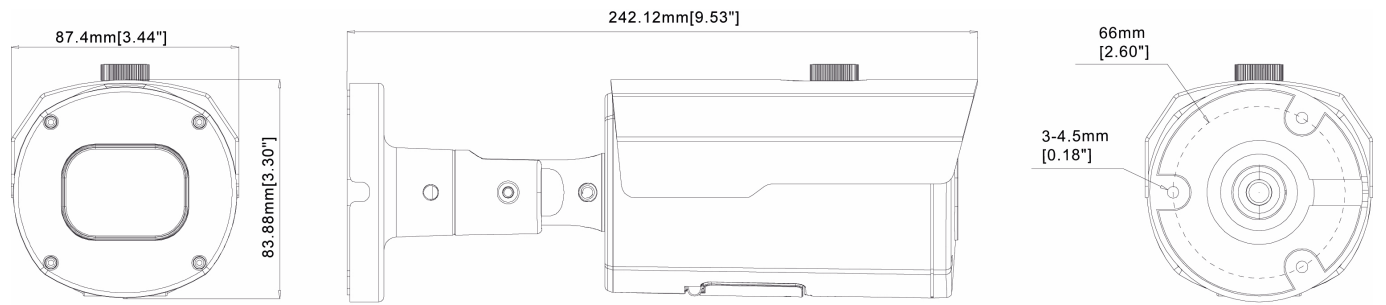

Specifications

General:	
Dimensions (HxWxD)	83,88x87,4x242mm
Illumination	4x High Power LED 850nm, Infrared
Integrated wall mount	yes
SDK	upon request
Sunshield	yes
Supply voltage	12VDC, PoE, 12VDC, PoE
Text display	ON/OFF switchable
Series	eneo IN-Series
Camera Type	Face recognition, License plate recognition, People Count, Retail Intelligence

INB-52M2812M0A

Continuation of the specifications

Image display	16:9,4:3,VerticalView
Stream types	Triple-Stream(Main/Sub/Mobile)
Video compression	H.264, H.264+ (Smart Stream), H.265, H.265+ (Smart Stream), M-JPEG
Image resolution max.	1920x1080
Image Transmission Rate	60 fps
Other	
Remarks	NDAA compliance under Section 889,The face detection and license plate recognition functions are only available with an inserted SD card or in conjunction with a recorder from the eneo IN series.
Low Speed Shutter	yes
Digital Noise Reduction	yes
Backlight Compensation	BLC, HLC
Motion Detector	yes
Objektiv Typ	Varifocal (motorized)
Iris Control	DC
Horizontal Angle of View	101 - 33°
Vertical Angle of View	52 - 18°
Illumination	Infrared
Manufacturer order number	235341

INB-52M2812M0A

Technical Drawing

Maße / Dimensions: mm

eneo is a registered trademark of
VIDEOR E. Hartig GmbH
Carl-Zeiss-Straße 8

63322 Rödermark, Deutschland

Phone: +49 6074 - 888 - 300
Fax: +49 6074 - 888 - 100
E-Mail: info@eneo-security.com
Web: www.eneo-security.com