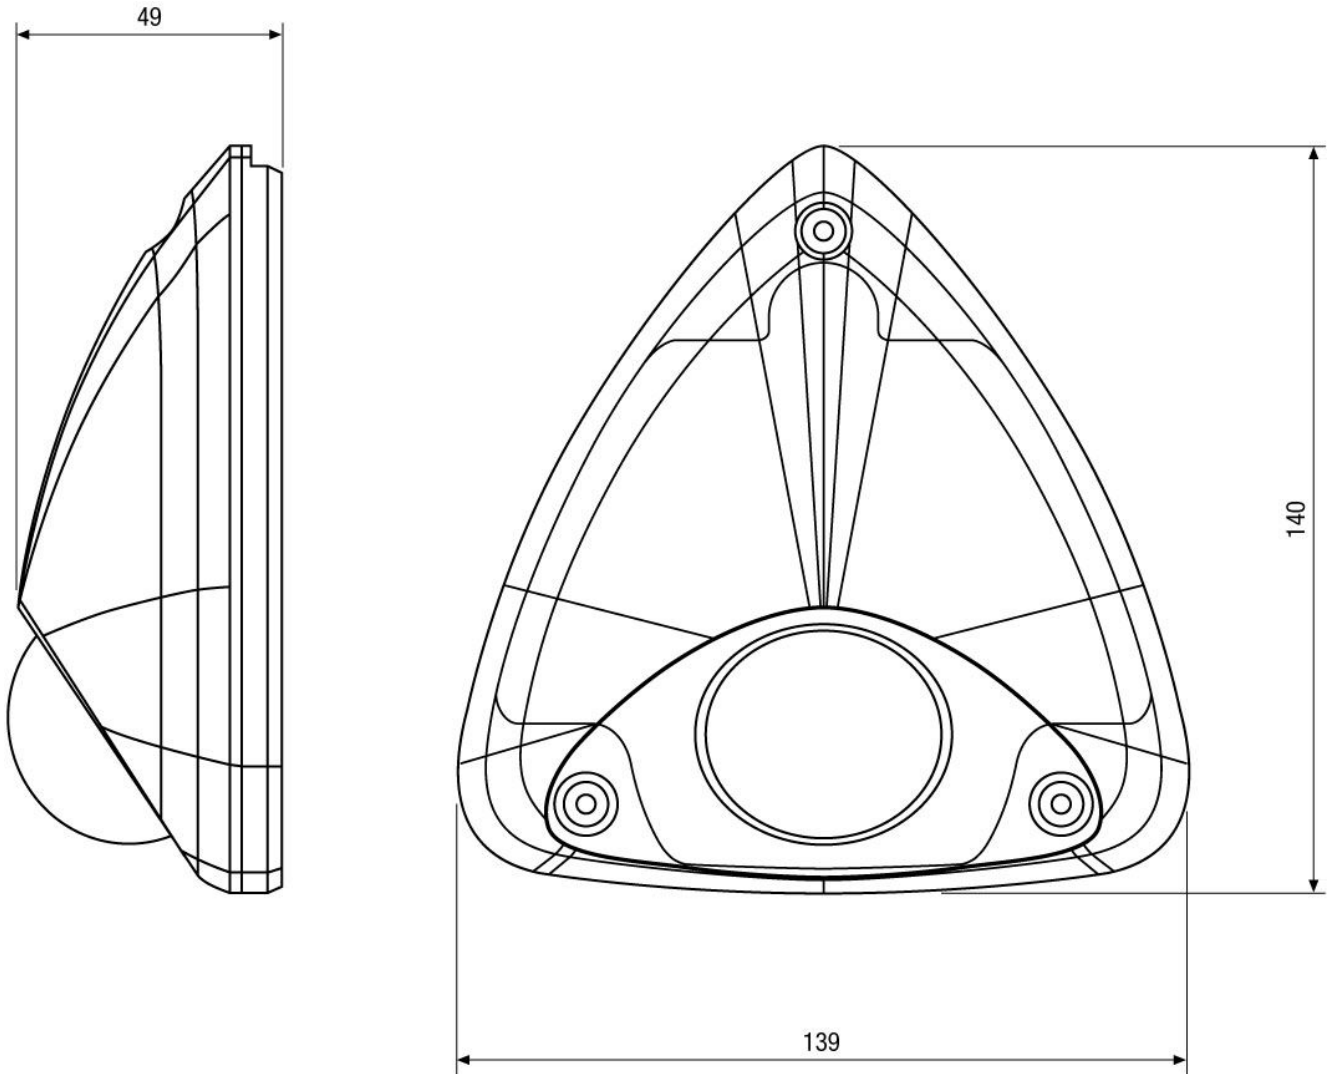

Resolution max. 1920 x 1080 (HD 1080p)
WDR (Wide Dynamic Range)
Integral object detection
Privacy zones
Wall or ceiling mount

Specifications

Series	eneo HD-SDI
System	day&night
Sensor size	1/3"
Imager	CMOS
Imager	Panasonic Progressive Scan CMOS imager
Active picture elements	1944(H) x 1092(V)
Resolution	1920x1080 (16:9), 1280x720 (16:9)
Frame rate	1080 @ 25/30p, 720 @ 50/60p
Synchronization	internal
Signal-to-noise ratio	-50 db
Sensitivity (at 50% video signal)	1 Lux
Sensitivity (at 50% video signal)	0.5Lux(b&w)
Automatic gain control (AGC)	ON/OFF switchable
Exposure modes	automatic, manual
Automatic electronic shutter (ESC)	1/25~1/60000sec.
Low speed shutter	yes
Low speed shutter	2x - 4x

Technical Drawing

Maße/Dimensions: mm

Your partner for eneo products: