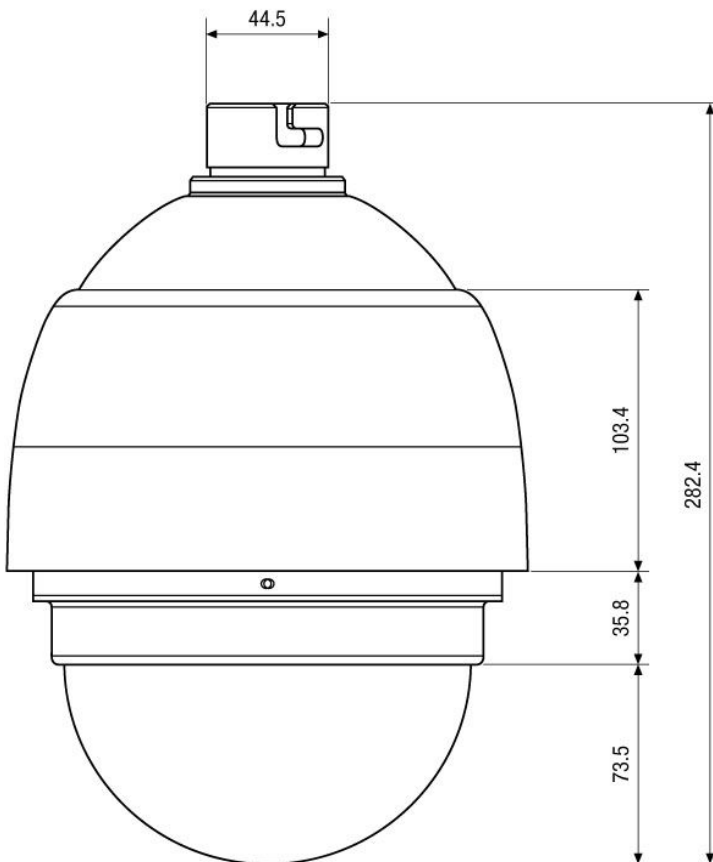

Specifications (continued)

Backlight compensation	BLC
Backlight compensation	ON/OFF switchable
Wide Dynamic Range (WDR)	yes
Wide Dynamic Range (WDR)	ON/OFF switchable
White balance	automatic, indoor, outdoor, ATW, manual
Aperture Correction (APC)	horizontal and vertical
IR cut filter	switchable
Day/Night switching	auto, day, night
Privacy zones masking	16 zones masking, ON/OFF switchable
Menu languages	English
OSD function control	resolution, presets, BLC, digital noise reduction (DNR), WDR, colour/B&W, privacy zones, shutter mode
Text display	20 character labels
Activity detection	no
Mirror function	vertical, horizontal
Digital zoom	8x
Analysis functions	no
Lens type	zoom
Zoom factor	18x
Focal length	4,7 mm - 84,6 mm
Horizontal angle of view	54,2° - 3,2°
MOD (Minimum object distance)	0,3 m
Aperture range (F)	F1,6-F2,7
Iris control	DC
External adjustments	Baud rate, protocol type, ID
Video outputs	HD-SDI
Alarm inputs	4
Alarm outputs	2 (NO/NC)
Speed (manual control)	1-80 °/Sek.
Preset speed	400 °/Sek.
Rotation range	360°
Tilt range	-10° - 190°
Patterns	8 pattern
Tours	up to 8 user programmable guard tours
Autoscan	4x Autopan
Proportional pan and tilt	continually decreases pan and tilt speeds in proportion to depth of zoom
Auto flip function	mechanical, digital
Home position	included (with multiple park actions)
Auto calibration	yes
Presets	256 presets
Illumination	no
Serial interfaces	RS-485
Serial interfaces protocols	Pelco D, Pelco P, JVC, VCL, Philips
Housing material	metal / plastic
Colour (bubble)	clear
Colour (housing)	RAL9003
Blower	yes

Technical Drawing

Maße/Dimensions: mm

Your partner for eneo products: