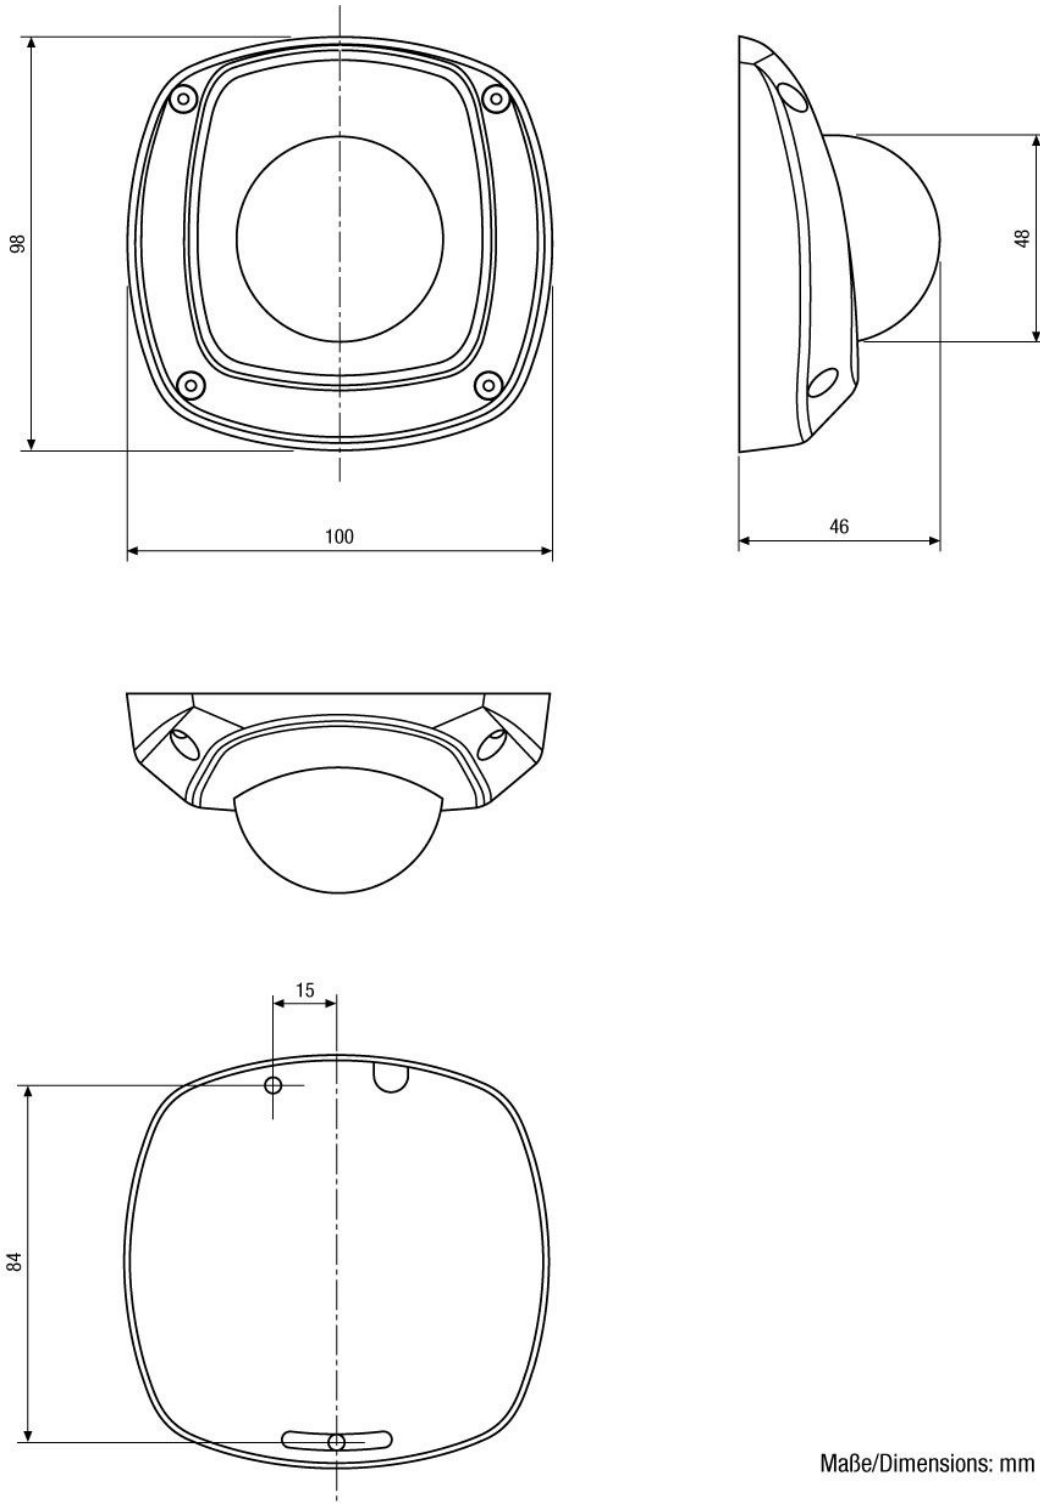

Resolution 1600 x 1200 (HD 720p)
Electronic day&night switching
Privacy zone masking
For indoor use, vandal resistant IK10
ONVIF conformity
Client management software included

Specifications

| | |
|-----------------------------------|--------------------------------|
| Series | eneo F |
| System | day&night |
| Sensor size | 1/3" |
| Imager | CMOS |
| Sensitivity (at 50% video signal) | 0,5 Lux |
| Sensitivity (at 50% video signal) | at F1.2 |
| Digital Noise Reduction (DNR) | no |
| Low speed shutter | yes |
| Low speed shutter | 1/25sec. ~1/100,000sec. |
| Backlight compensation | no |
| Wide Dynamic Range (WDR) | no |
| IR cut filter | OLPF (Overlay Low Pass Filter) |
| Mirror function | yes |
| Resolution max. | 1600 x 1200 |
| Resolution | 2 megapixels |
| Image transmission rate max. | 30 B./Sek. |

Technical Drawing

Maße/Dimensions: mm

Your partner for eneo products: