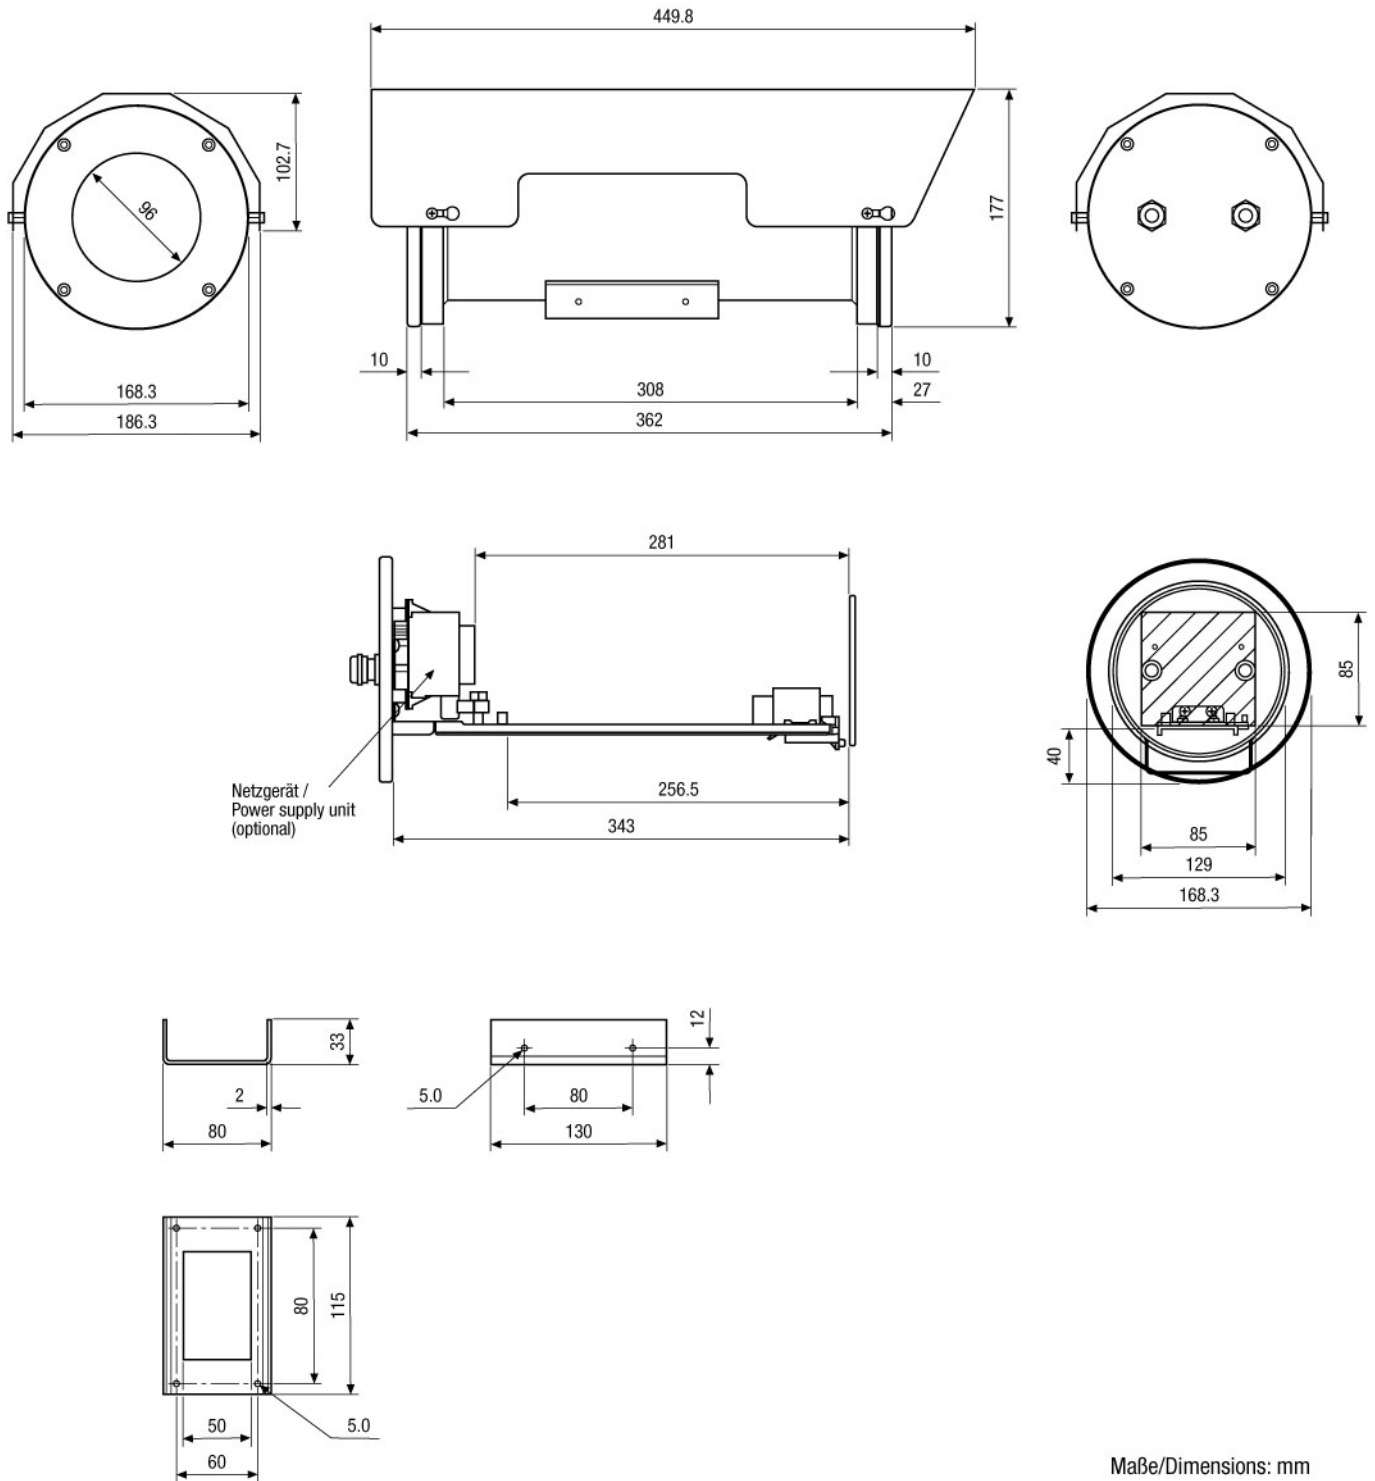

Maße/Dimensions: mm

VIDEOR TECHNICAL E. Hartig GmbH
Carl-Zeiss-Straße 8 · 63322 Rödermark · Germany
Telefon +49 (0) 60 74/8 88-0 · Telefax +49 (0) 60 74/8 88-100
info@videortechnical.com · www.videortechnical.com