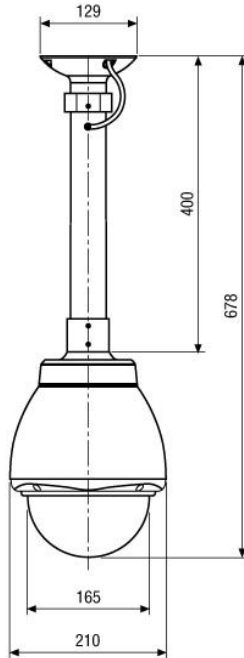

Technical Drawing

Deckenmontage (inkl. Deckenmontagerohr EDC-CMT1, #74128) /
Ceiling mount (incl. ceiling mount tube with flange plate EDC-CMT1, #74128)