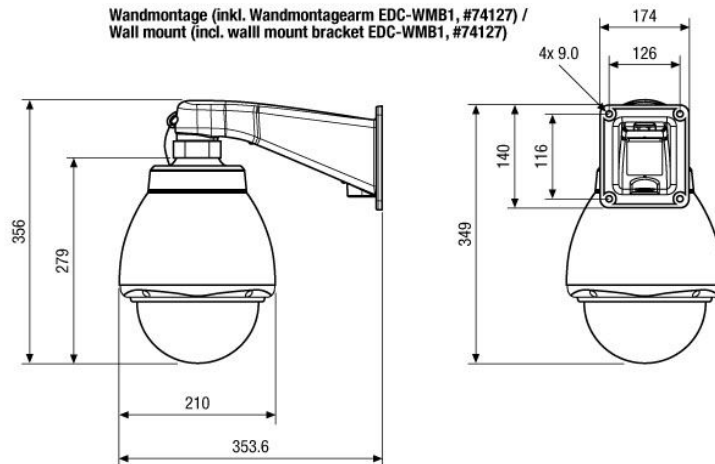

Tinted bubble 6.5" (165mm)
Heater & blower kit included
Protection rating: IP66
Option: Connection cable #74143 & #74144

Specifications

Camera fixing	dome
Bubble	165mm (6.5"), tinted acrylic plastic
Heater	yes
Supply voltage	24VAC, 50/60Hz
Power consumption	approx. 75W for heater, blower and incl. dome camera
Power consumption (heater)	approx. 50W
Temperature range (operation)	-45°C ~ +50°C
Protection rating	IP66
Connection	1 1/2" PT thread
Load capacity	approx. 2kg
Mounting	wall or ceiling pendant mount
Vandalism resistant	no
Housing	indoor
Housing material	aluminium
Sunshield	No
Colour (housing)	Pantone Cool Gray 1C
Colour (bubble)	tinted
Weight	2.8kg

Optional Accessories

Image	Artikel-Nr. / Typ	Description
	EDC-AKS1	Power&Connection Box with Mounting Bracket for In/Outdoor, 230V-24VAC/3.0A
	EDC-OPX/IPX-CC1	Connection cable for EDC-xxx-2 Fastrax III, Standard Domes in In/Outdoor Housing
	EDC-AKS2	Power&Connection Box with Connection Cable 3.5m, In/Outdoor, 230V-24VAC/3.0A
	NE-128	Voltage supply unit 230V/24VAC-5A, IP66
	EDC-RTB2	Pole & Roof Mount Bracket for Fastrax 2 outdoor Housings & EDCH
	EDC-WMB1	Wall Mount for EDC(H) Dome Cameras with Mounting Kit
	EDC-CMT1	Ceiling Mount Tube with Flange Plate for EDC(H) Dome Cameras with Mounting Kit

Wandmontage (inkl. Anschlussbox mit Netzgerät und Montagearm EDC-AKS-1, #74125) /
Wall mount (incl. power & connection box with mounting bracket EDC-AKS-1, #74125)

Der Wandmontagearm, die Deckenhalterung und die Anschlussbox mit Netzgerät sind im Lieferumfang des Domegehäuses nicht enthalten.
Wall bracket, ceiling tube and power & connection box are not included with the dome camera housing.

Maße / Dimensions: mm

Your partner for eneo products: