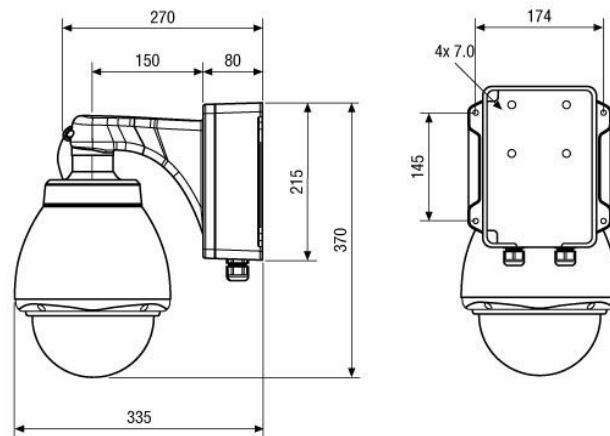

Tinted bubble 6.5" (165mm)
Heater & blower kit included
Protection rating: IP66
Option: Connection cable #74143 & #74144

Specifications

Camera fixing	dome
Bubble	165mm (6.5"), tinted acrylic plastic
Heater	yes
Supply voltage	24VAC, 50/60Hz
Power consumption	approx. 75W for heater, blower and incl. dome camera
Power consumption (heater)	approx. 50W
Temperature range (operation)	-45°C ~ +50°C
Protection rating	IP66
Connection	1 1/2" PT thread
Load capacity	approx. 2kg
Mounting	wall or ceiling pendant mount
Vandalism resistant	no
Housing	indoor
Housing material	aluminium
Sunshield	No
Colour (housing)	Pantone Cool Gray 1C
Colour (bubble)	tinted
Weight	2.8kg

Technical Drawing

Deckenmontage (inkl. Deckenmontagerohr EDC-CMT1, #74128) /
Ceiling mount (incl. ceiling mount tube with flange plate EDC-CMT1, #74128)

Wandmontage (inkl. Wandmontagearm EDC-WMB1, #74127) /
Wall mount (incl. wall mount bracket EDC-WMB1, #74127)

Wandmontage (inkl. Anschlussbox mit Netzgerät und Montagearm EDC-AKS-1, #74125) /
Wall mount (incl. power & connection box with mounting bracket EDC-AKS-1, #74125)

Der Wandmontagearm, die Deckenhalterung und die Anschlussbox mit Netzgerät sind im Lieferumfang des Domegehäuses nicht enthalten.
Wall bracket, ceiling tube and power & connection box are not included with the dome camera housing.

Maße / Dimensions: mm

Your partner for eneo products: