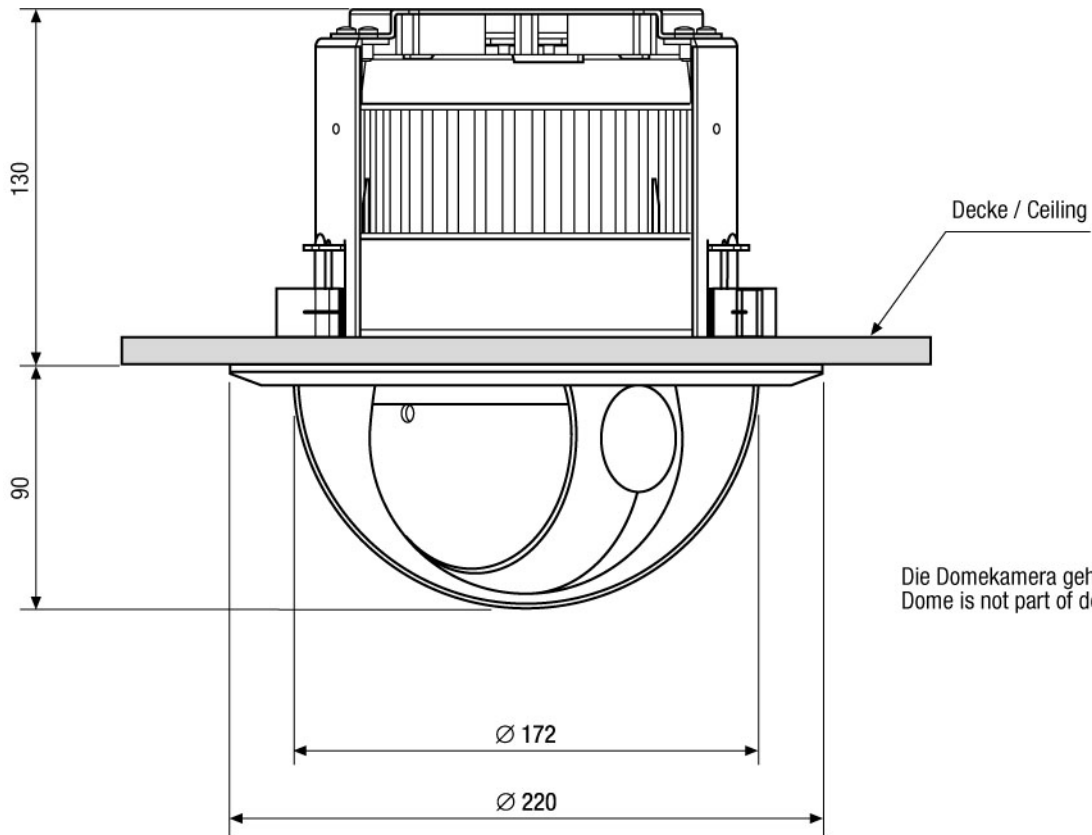

# EDC-IDFSW

Home | Networking | IP Dome Cameras | Accessories

EDC-IDFSW

Flush Mount Dome Housing,

White Trimming Smoked Bubble 6.8"

**Art-Nr. 74154**

## Main Features

In-ceiling Mount Housing for Ceiling Tile assy.  
For Dome Cameras of Fastrax Series I - III

6.8"(172mm) Smoked Bubble

## Specifications

Assembling	In-ceiling (suspended ceiling tiles up to 2.4cm thickness)
Camera fixing	dome
Heater	no
Protection rating	n/a
Load capacity	approx. 3kg
Mounting	Housing assy
Vandalism resistant	no
Housing	Indoor
Housing material	Aluminium
Housing	Steel metal, Trimming: aluminium, Bubble: tinted acrylic plastic
Colour (housing)	black
Colour	White trimming
Colour (bubble)	tinted
Weight	approx. 300g
Parts supplied	Flush mount housing, Trimming, 6.8" tinted camera bubble

## Technical drawing

Maße/Dimensions: mm