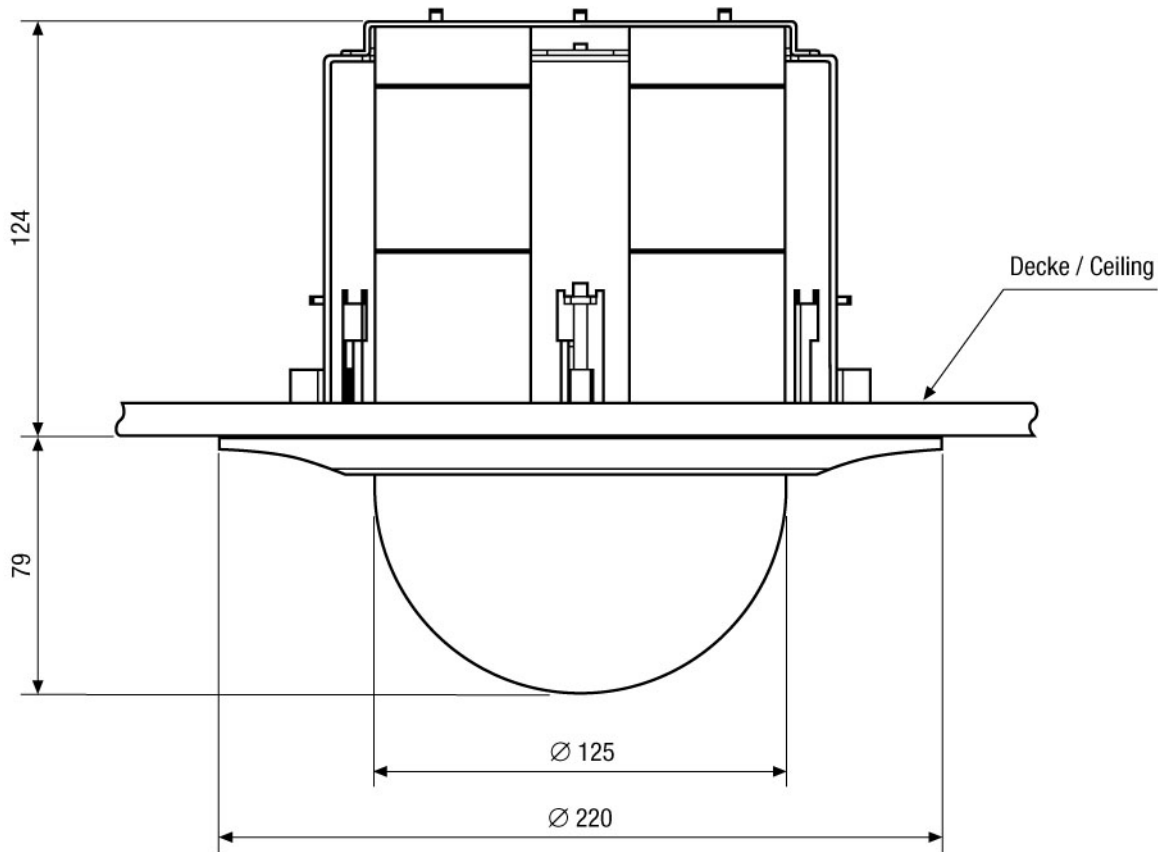

## Features

In-ceiling Mount Housing for Ceiling Tile assy.  
For Dome Cameras of Fastrax Series

4.9" (125mm) Tinted Bubble

## Specifications

Assembling	In-ceiling (suspended ceiling tiles up to 2.4cm thickness)
Load capacity	Approx. 2.0kg
Housing	Steel metal, Trimming: aluminium, Bubble: tinted acrylic plastic
Colour	Black trimming
Weight	Approx. 300g
Parts supplied	Flush mount housing, trimming, 4.9" tinted camera bubble (usable as replacement instead of the original one)

Ansicht mit montierter Fastrax Domekamera und 4,9" klarer oder getönter Kamerakuppel /  
View with assembled Fastrax dome camera and 4.9" clear or tinted bubble

Maße/Dimensions: mm