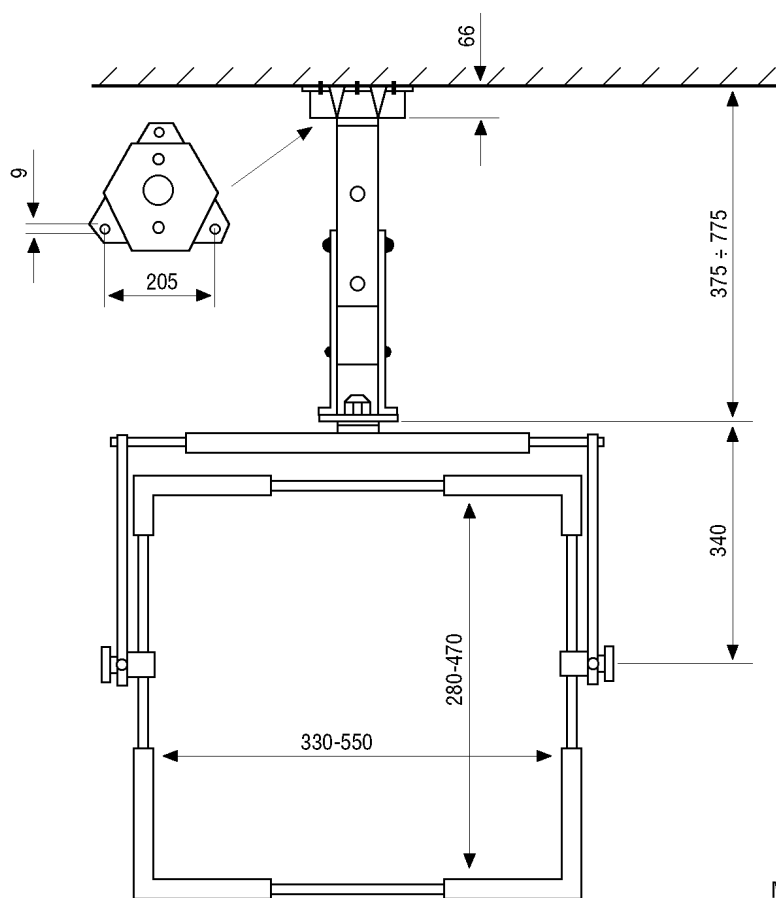

Mounts for Monitors

FDP-No. : 20041

D-41

- For Ceiling Mounting
- Suitable for Monitors/TV-Sets with Stable Cabinet
- High Load Capacity
- Easy to Turn and Tilt
- Lockable Tilt Angle
- TUEV/GS Approved
- Easy Installation

Specifications:

Load capacity	75 kg
Vertical built-in height range	280-470 mm
Horizontal built-in height range	330-550 mm
Mounting distance from fixing point	375-775 mm
Colour	Black
Dimensions (HxWxD)	See drawing
Weight	13 kg

Accessories	
EDP No. / Type	Description
20110 BD-1	Mounting kit for D31/D41/D61/D71

Maße/Dimensions: mm

e-mail: info@eneo-security.com • www.eneo-security.com