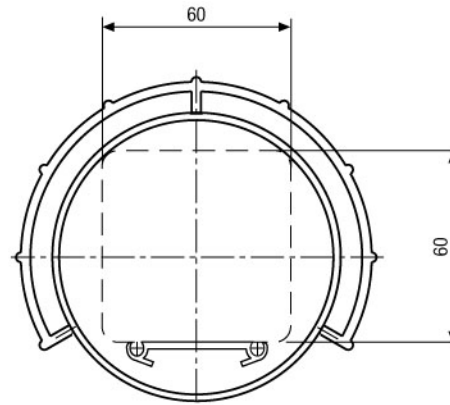

Maße/Dimensions: mm

VIDEOR TECHNICAL E. Hartig GmbH
Carl-Zeiss-Straße 8 · 63322 Rödermark · Germany
Telefon +49 (0) 60 74/8 88-0 · Telefax +49 (0) 60 74/8 88-100
info@videortechnical.com · www.videortechnical.com