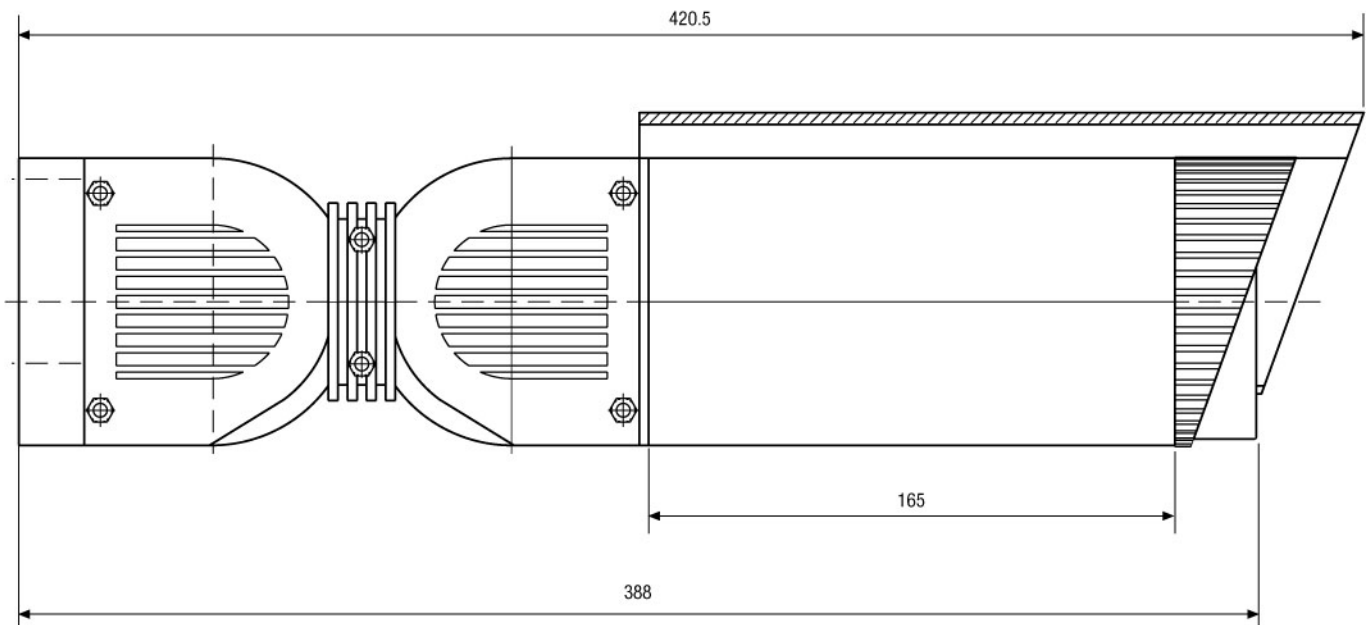

Maße/Dimensions: mm

VIDEOR TECHNICAL E. Hartig GmbH
Carl-Zeiss-Straße 8 · 63322 Rödermark · Germany
Telefon +49 (0) 60 74/8 88-0 · Telefax +49 (0) 60 74/8 88-100
info@videortechnical.com · www.videortechnical.com