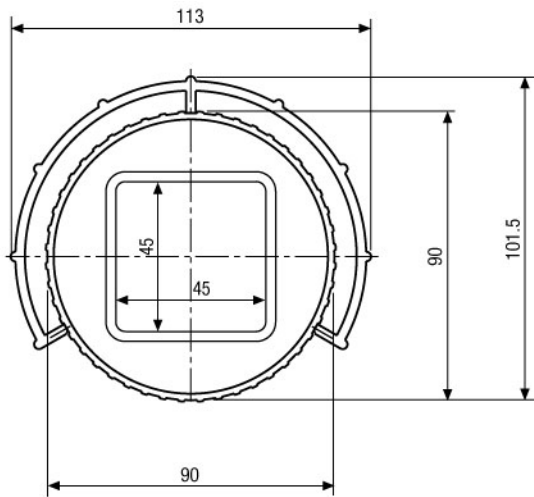

Video Security

CANDID M-03

1/3" B/W Camera with F1.0/3-8mm DC Lens
Candid Weatherproof Housing, 380TVL

Art-No. 96017

Features

B&W CCD Camera in Weatherproof Housing
Resolution of 380 Horizontal Lines
Electronic Shutter Control (ESC)
High Sensitivity

Lens: F1.0/3-8mm with DC Controlled Iris
Compact Version
Index of Protection: IP66/67

Specifications

System	CCIR
Imager	1/3" Interline transfer CCD
Active picture elements	Approx. 290,000; (H) 512 x (V) 582
Synchronization	Internal
Gamma correction	0.45
Horizontal resolution	380 TV lines
Sensitivity	0.17Lux at F1.0 / 0.25Lux at F1.2 (VT measurement result)
Electronic shutter control (ESC)	1/50 to 1/100,000 sec.
External adjustments	DC/ESC switch
Video output	1 Vp-p, CVS, 75 ohms
Lens	F1.0/3-8 mm with DC controlled iris
Horizontal angle of view	91°-36°
Cable entry	Wiring for video and voltage supply made, accessible from outside
Housing	Aluminium with plastic front and back (Makrolon)
Heater/sunshield	Yes (12 V heater)
Colour	RAL 9016 (Body) RAL 7035 (Front and back) RAL 7037 (Inner ball, fixing ring)
Protection rating	IP 66/67

CANDID M-03

(Specifications continued)

Supply voltage	12 VDC (+/-10%)
Power consumption	Approx. 8watts
Temperature range	-30°C to +50°C
Dimensions (HxWxD)	See drawing
Weight	1.2 kg
Parts supplied	3mm Allen wrench key, Bag of screws

Accessories

73546 / VT-PM4	Pole Mount Adapter for VHU Housing Series (100-180mm Pole), RAL7035
79494 / VHU-NT1	Power Supply Unit for Candid Housing Series 230VAC/12VDC-14VAC(Camera/Heater)

Maße/Dimensions: mm