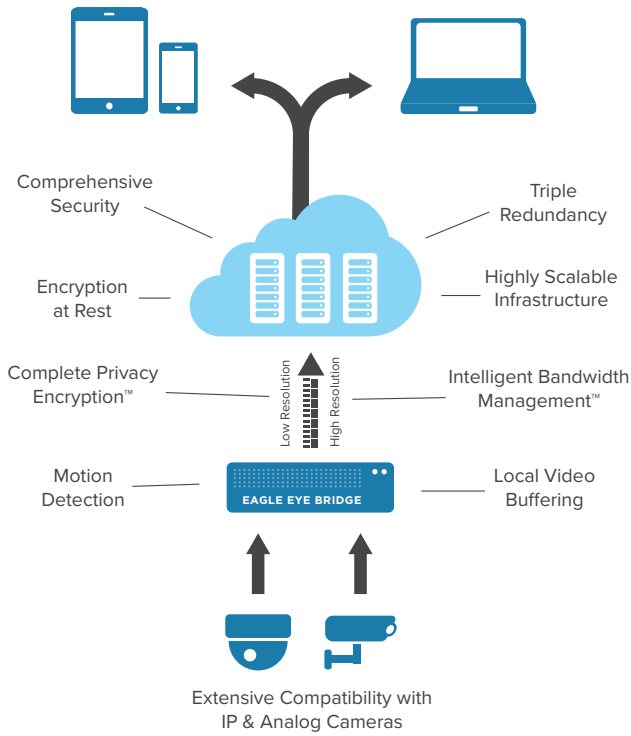

EAGLE EYE COMBO BRIDGE 310/410

COMBO BRIDGE FEATURES

NETWORK FEATURES

- Automatic network configuration
- Secure camera network (dual network ports)
- No inbound connections needed
- Packet loss detection/reporting
- Network disconnected alerts

MANAGEMENT FEATURES

- Remote management
- Automatic camera discovery
- Automatic camera configuration
- Advanced motion detection
- Local video buffering
- Configuration synced to Cloud
- Camera trouble alerts
- Internet outage alerts
- Fully cloud managed

EAGLE EYE NETWORKS SUPPORT

Eagle Eye believes support is paramount to our customers' and partners' success. Standard support is free of charge with an active subscription.

Standard Support

- Replacement of Bridge at no cost
- 24/7 email and web support
- 8am to 8pm ET phone support

Concierge Support

- Next business day cross-shipment for Bridge replacement
- Replacement of Bridges even when damage is caused by customer
- 24/7 phone, email, and web support

MODEL	Bridge 310	Bridge 410
Number of Cameras	8 Analog Cameras or 16 HD IP Cameras	16 Analog Cameras or 32 HD IP Cameras
Size	16.8" x 12" x 1.7"	16.8" x 12" x 1.7"
Power Supply	Single Power Supply	Single Power Supply
Power	100-240 AC 145 Watts	100-240 AC 165 Watts
Cooling Fans	3 Cooling Fans	3 Cooling Fans
Network Ports	Dual Gigabit	Dual Gigabit
Local Video Connectors	HDMI/DVI	HDMI/DVI
BNC Connectors	8 BNC Connectors	16 BNC Connectors
Temperature Range	0 - 35° C 32 - 35° F	0 - 35° C 32 - 35° F
Humidity Range	0 - 70%	0 - 70%
Safety Certifications	FCC, UL, PSE, CE, CCC (S&E)	FCC, UL, PSE, CE, CCC (S&E)
Analog Format	NTSC or PAC	NTSC or PAC

Eagle Eye Networks delivers the first on-demand cloud based security and business intelligence video management system (VMS) providing both cloud and on-premise recording. Eagle Eye also provides a cloud video API for integrations and application development. The Eagle Eye Platform offers secure, encrypted recording, camera management, mobile viewing and alerts – all 100% cloud managed.