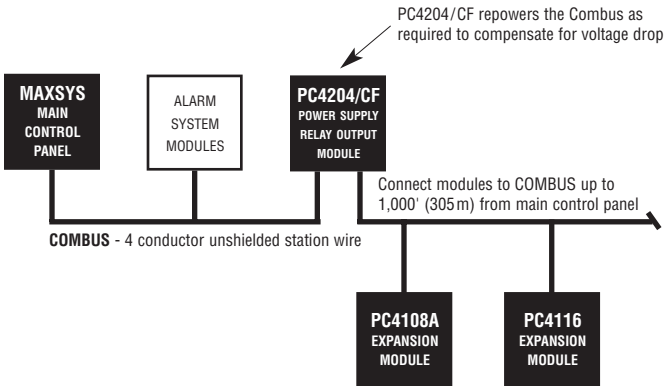

MAXSYS[®]

INTEGRATED SYSTEMS TECHNOLOGY

PC4108A / 4116

HARDWIRED ZONE EXPANSION MODULES

MAXSYS systems can be expanded in increments of 8 and 16 hardwired zones up to the rated capacity of each system using multiple PC4108A and PC4116 hardwired zone expansion modules.

Each module can be added as required anywhere on the system Combus providing the utmost in flexibility for hardwired zone expansion to meet customer requirements now and in the future!

PC4108A – 8 Zone Expansion Module

- provides 8 programmable hardwired zones
- **zone supervision** : zones can be NC with no EOLR, NO/NC with single EOLR or NC with double EOLR (5600ohm resistors)
- 30 programmable zone types & 8 zone options
- **VAUX output** : 12VDC, 250mA max. from Combus
- optional built-in tamper switch supervised by system
- connection for external tamper... supervised by system
- connect up to 1,000' (305m) from control panel via COMBUS
- operating environment - 32 to 122°F (0 to 50°C)
- 90% RH non-condensing
- current draw ...30mA (from Combus) *plus* power required for VAUX output if used

Typical System Arrangement

PC4108A

PC4116

PC4116 – 16 Zone Expansion Module

- provides 16 programmable hardwired zones
- **zone supervision** : zones can be NC with no EOLR, NO/NC with single EOLR or NC with double EOLR (5600ohm resistors)
- 30 programmable zone types & 8 zone options
- **VAUX output** : 12VDC, 250mA max. from Combus
- connection for external tamper... supervised by system
- connect up to 1,000' (305m) from control panel via COMBUS
- operating environment - 32 to 122°F (0 to 50°C)
- 90% RH non-condensing
- current draw ...30mA (from Combus) *plus* power required for VAUX output if used