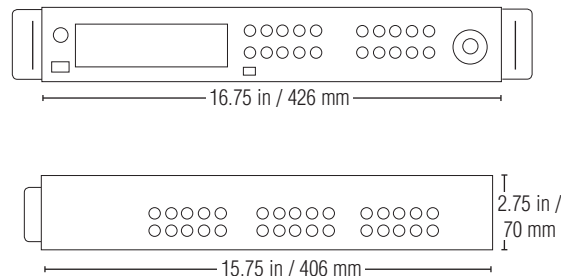

Back Jack Panel:

Dimensions:

Standard Configurations:

D304301 - 4 Channel Network DVR with 300 GB HDD

D308301 - 8 Channel Network DVR with 300 GB HDD

D316301 - 16 Channel Network DVR with 300 GB HDD