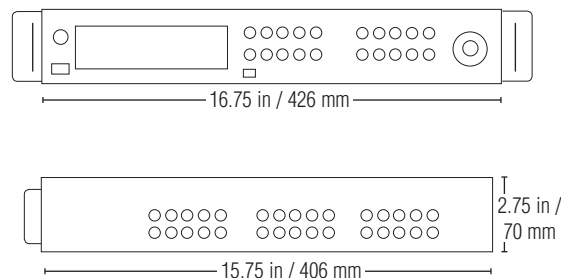

Features:

- 4/8/16 Channel Pentaplex Network DVR with up to 480 FPS live view and 120 FPS record capability
- MPEG4 video compression for efficient file transfer
- CD-RW optical drive, VGA output (8/16 Channel)
- Network view and control via browser based Digi-Client application
- Supports up to 1 TB internal data storage
- USB supports external flash drive for firmware upgrades and image transfers
- Rack mount (Included)
- Rugged all metal cabinet

Back Jack Panel:

Dimensions:

Standard Configurations:

D304301 - 4 Channel Network DVR with 300 GB HDD

D308301 - 8 Channel Network DVR with 300 GB HDD

D316301 - 16 Channel Network DVR with 300 GB HDD