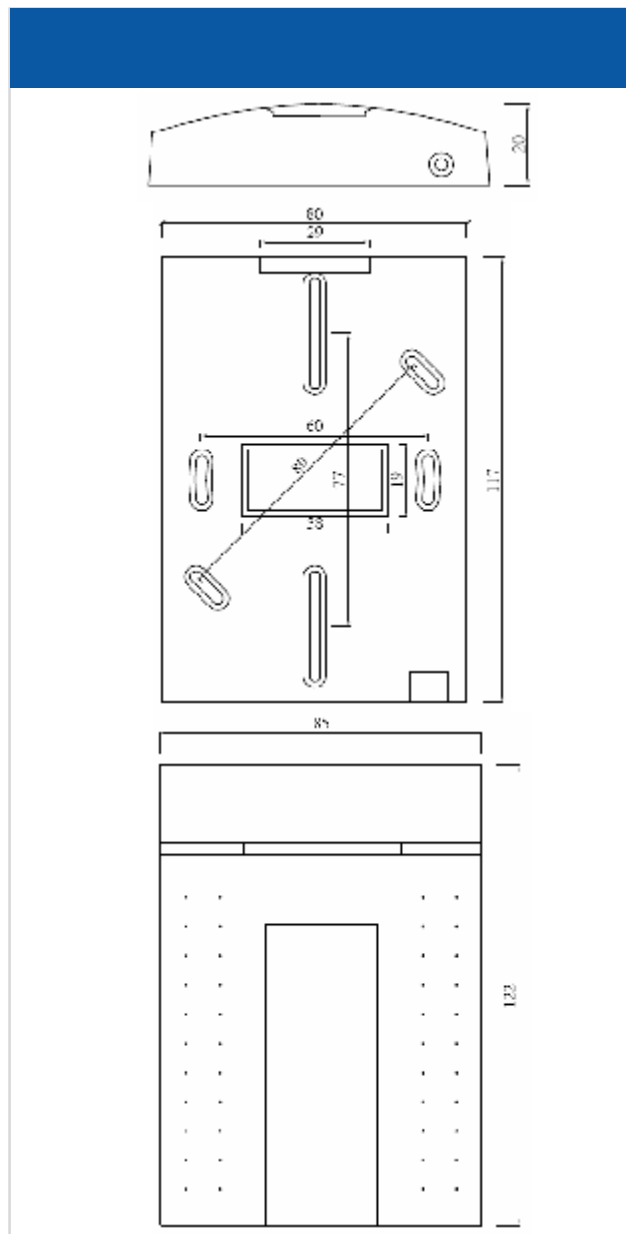

Delos International

DR-922/DR-923

Elegance card reader

Specification

- n Stylish style for the high end application.
- n The inlay piece's style can be changed for individuation.
- n With standard Wiegand output signal and several keypad formats, compatible with other access control system.
- n Build-in beeper and LED, display the working saturation directly.
- n Could be installed on US/EU/Asian standard back box.
- n Sustaining card's types :EM card or Mifare card

Application

This product is specially designed for high-end and luxury construction access control application, as hotels, clubs, top office building, etc.

DR-922/DR-923

Electronic	
Power Supply	DC 9-15V
Rate Current	<200mA
Read Range	DR-922 read EM card 8-10cm DR-923 read Mifare card 5-8cm
Output Format	WG26/WG34
Input	LED control*2 Beeper control*1 Hold on*1
LED	Double color LED*1

Model	
Dimension	12.2cm*8.5cm*2.0cm
Weight	200G
Installation	US/EU/Asian standard back box
Material	ABS+PC

Environment	
Temperature	-25°C~70°C
Humidity	<90%

Order attention

- 1、Warranty: 1 year
- 2、Available type: see following pictures