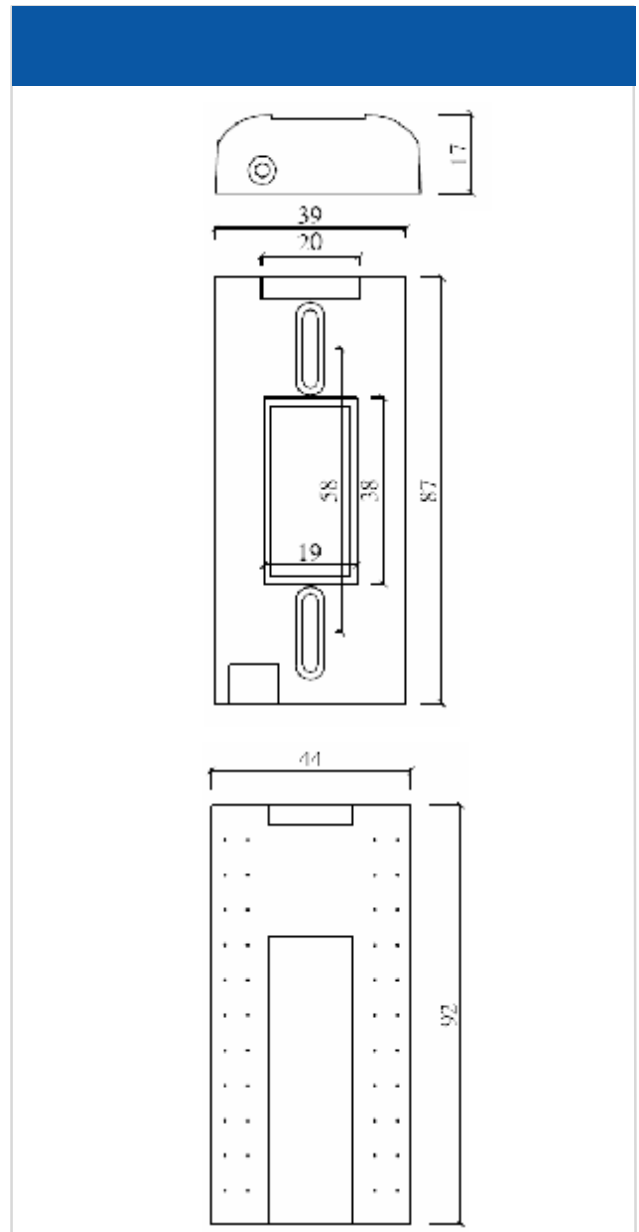

Specification

- n Mini design, can be installed on mullion, door frame or any flat surface.
- n Stylish style for the high end application.
- n The inlay piece's style can be changed for individuation.
- n With standard Wiegand output signal and several keypad formats, compatible with other access control system.
- n Build-in beeper and LED, display the working saturation directly.
- n Sustaining card's types :EM card or Mifare card
- n Build-in watchdog

DR-912/DR-913

Electronic	
Power Supply	DC 9-15V
Rate Current	<200mA
Read Range	DR-912 read EM card 8-10cm DR-913 read Mifare card 5-8cm
Output Format	WG26/WG34
Input	LED control*2 Beeper control*1 Hold on*1
LED	Double color LED*1

Model	
Dimension	4.4cm*9.2cm*1.7cm
Weight	160G
Installation	Mini design
Material	ABS+PC

Environment	
Temperature	-25°C~70°C
Humidity	<90%

Order attention

- 1、Warranty: 1 year
- 2、Available type: see following pictures