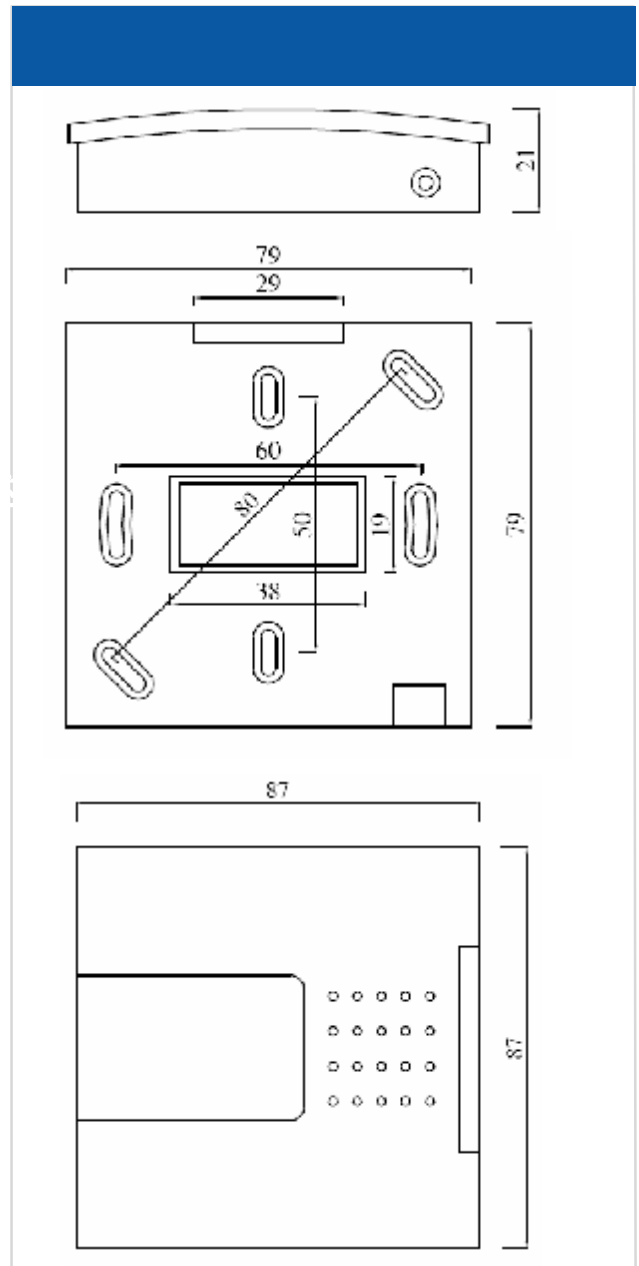

Delos International

DR-902/DR-903

Elegance card reader

Specification

- n Stylish style for the high end application.
- n The inlay piece's style can be changed for individuation.
- n With standard Wiegand output signal and several keypad formats, compatible with other access control system.
- n Build-in beeper and LED, display the working saturation directly.
- n Could be installed on EU/Asian back box.
- n Sustaining card's types :EM card or Mifare card
- n Build-in watchdog

Application

This product is specially designed for high-end and luxury construction access control application, as hotels, clubs, top office building, etc.

DR-902/DR-903

Electronic	
Power Supply	DC 9-15V
Rate Current	<200mA
Read Range	DR-902 read EM card 8-10cm DR-903 read Mifare card 5-8cm
Output Format	WG26/WG34
Input	LED control*2 Beeper control*1 Hold on*1
LED	Double color LED*1

Model	
Dimension	8.7cm*8.7cm*2.1cm
Weight	180G
Installation	EU/Asian standard back box
Material	ABS+PC

Environment	
Temperature	-25°C~70°C
Humidity	<90%

Order attention

- 1、Warranty: 1 year
- 2、Available type: see following pictures