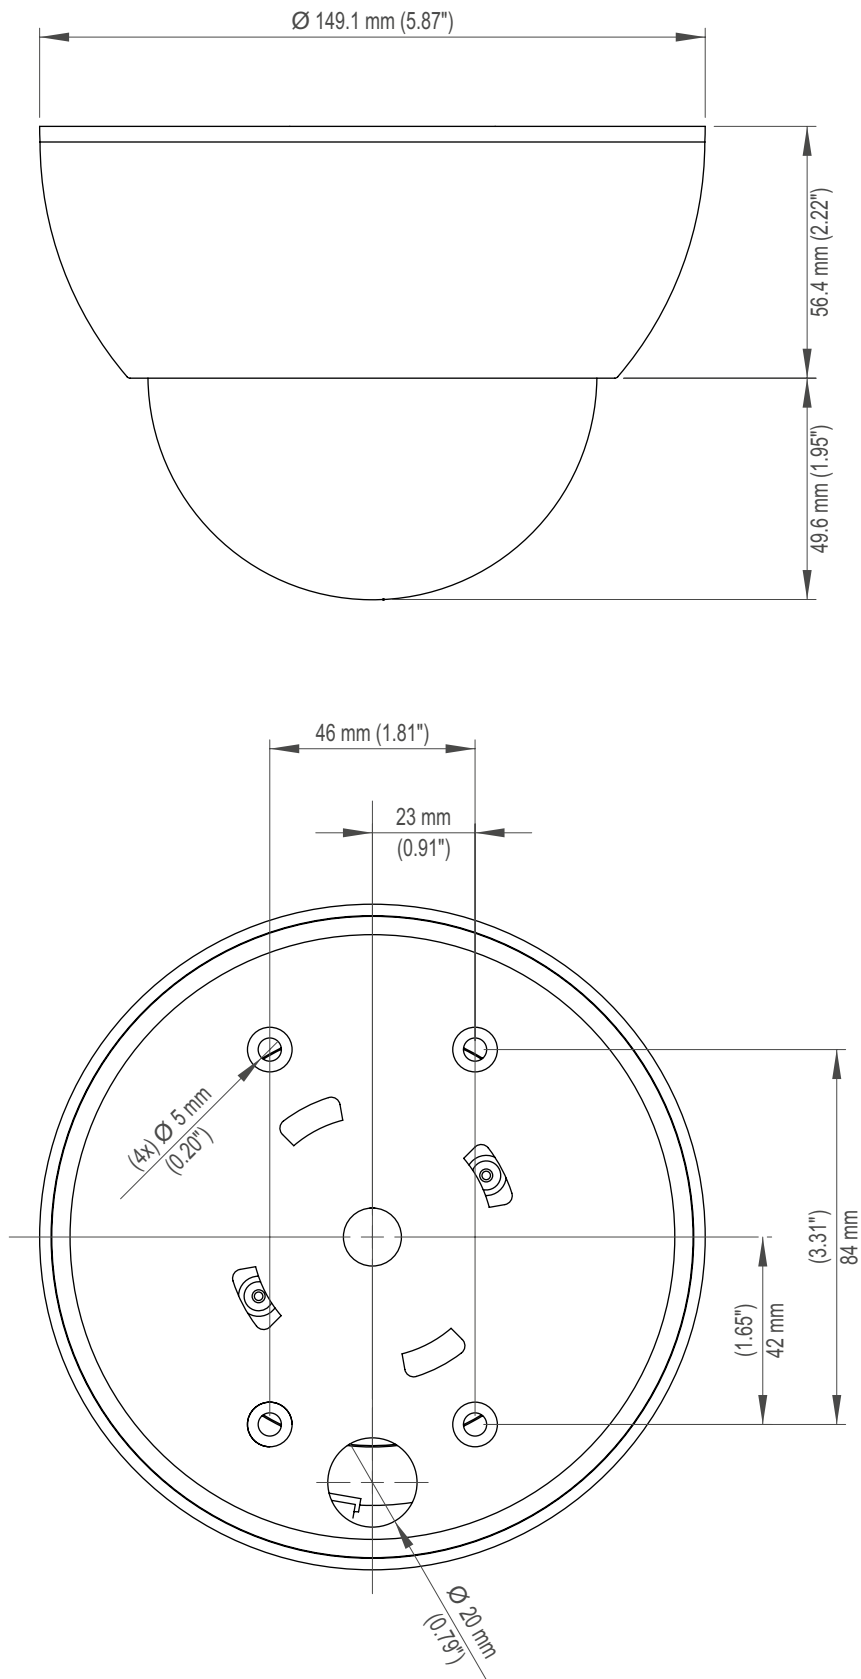

### Mechanical Data

Dimensions Approx. Ø149×H106 mm (Ø5.87×H4.17 inches)  
 Weight Approx. 476 g (1.05 lb)  
 Adjustment 3-axis  
 Colour White (standard variant)  
 Bubble Clear (with black inner liner for discrete surveillance)

## Dimensions