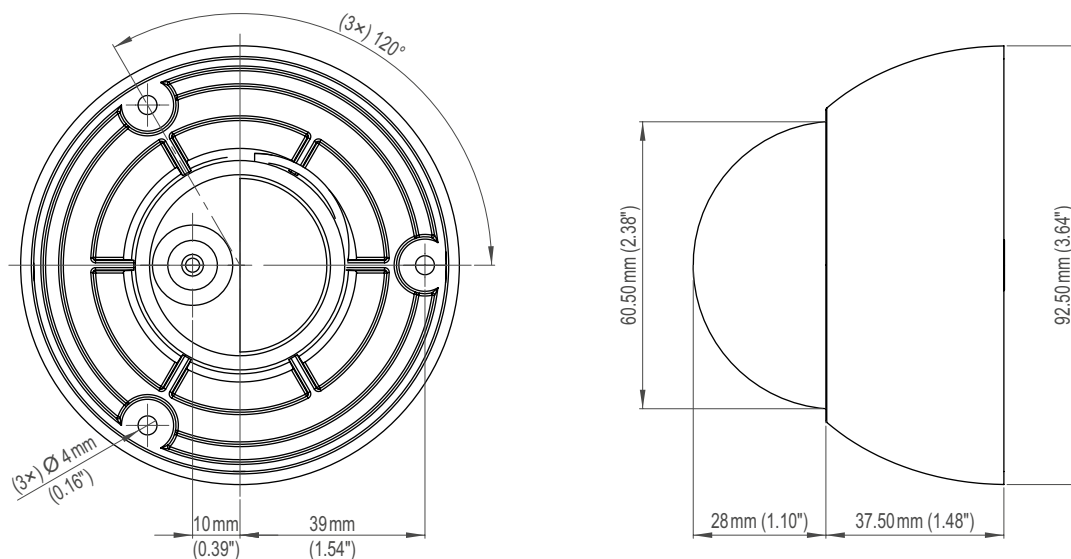

Surface mount variant