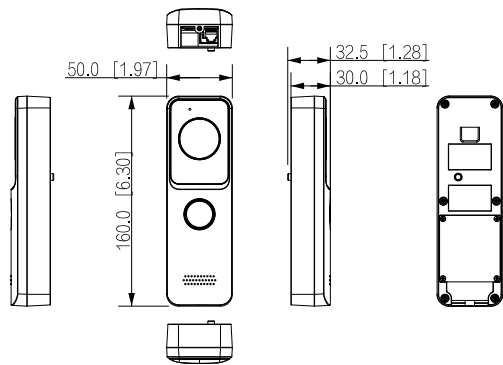

Appearance color	Light grey
Power Supply	12–33 VDC, 1 A ; Standard PoE
Power Adapter	Optional
Installation	Surface Mount
Certifications	CE; FCC

Accessory	Included: Alarm power ribbon cable, rain cover
Product Dimensions	160 mm × 50 mm × 30 mm (6.30" × 1.97" × 1.18")
Protection	IP65
Operating Temperature	-40 °C to +60 °C (-40 °F to +140 °F)
Operating Humidity	10%–90% (RH), non-condensing
Operating Altitude	0 m–3,000 m (0 ft–9,842.51 ft)
Power Consumption	≤ 3.5 W (standby), ≤ 5.5 W (working)
Gross Weight	0.39 kg (0.86 lb)
Net Weight	0.17 kg (0.37 lb)

Ordering Information

Type	Model	Description
IP Villa Door Station	DHI-VTO2301R-P	Dahua Linux Grey Plastic IP Villa Door Station

Dimensions (mm[inch])

Application