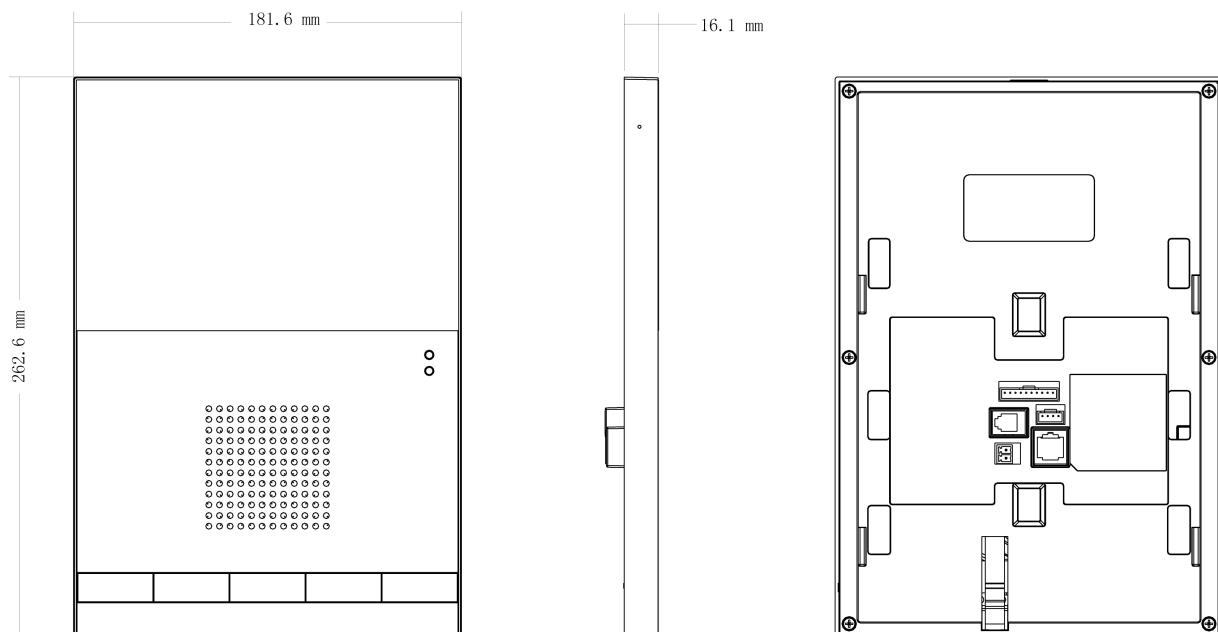

DH-VTH1560CS

Operating modes	input	Mechanical keys(emergency, protection, video talk, monitoring,unlock), Touch screen technology
Alarm	Alarm input	Support 8 channels input
Network	Ethernet	10 M / 100 Mbps adaptive
	network protocol	TCP/IP
General	Power	DC 10~15V or supply directly by Special switching power
	Power Consumption	Standby $\leq 1.5W$, work $\leq 7W$
	work environment	Temperature: -10°C~+60°C
		Humidity: 10~90%RH
	Dimensions	262.6mm*181.6mm*16.1mm (L*W*T) ;
	Weight	1.0Kg;

Dimensions

Dahua Technology Co., Ltd.

1187BinAn Road, Binjiang District, Hangzhou, China

Tel: +86-571-87688883

Fax: +86-571-87688815

Email: overseas@dahuatech.com

www.dahuatech.com