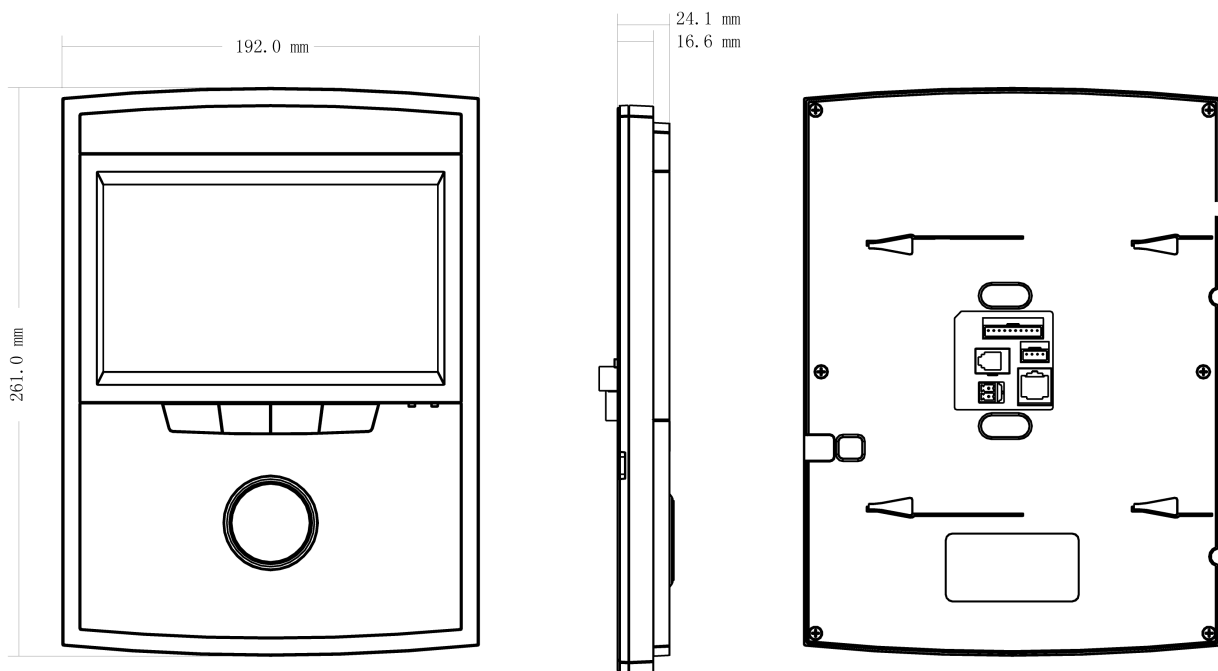

DH-VTH1520AS

Display	Size	Color 7-inch TFT LCD	
Operating modes	input	Mechanical keys(emergency, protection, video talk, monitoring,unlock), Touch screen technology	
Alarm	Alarm input	Support 8 channels input	
Network	Ethernet	10 M / 100 Mbps adaptive	
	network protocol	TCP/IP	
General	Power	DC 10~15V or supply directly by Special switching power	
	Power Consumption	Standby $\leq 1.5W$, work $\leq 7W$	
	work environment	Temperature:	-10°C~+60°C
		Humidity:	10~90%RH
	Dimensions	261mm*92mm*25mm (L*W*T) ;	
Weight	1.0Kg;		

Dimensions

Dahua Technology Co., Ltd.

1187BinAn Road, Binjiang District, Hangzhou, China

Tel: +86-571-87688883

Fax: +86-571-87688815

Email:overseas@dahuatech.com

www.dahuatech.com