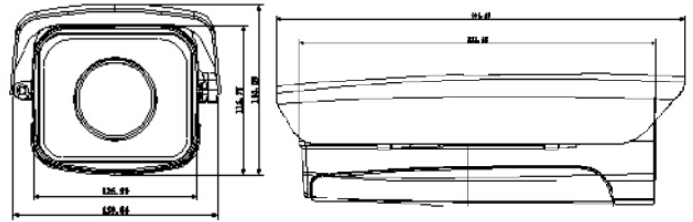

Construction

Casing	Metal
Dimensions	Φ404mm×164mm×132mm
Net Weight	4.0kg(8.82lb)

Ordering Information

Type	Part Number	Description
2MP Zoom Camera	DH-SDZW2030S-N	2MP 30x Starlight IR Zoom Network Camera, WDR, PAL
	DH-SDZW2030SN-N	2MP 30x Starlight IR Zoom Network Camera, WDR, NTSC
	SDZW2030S-N	2MP 30x Starlight IR Zoom Network Camera, WDR, PAL
	SDZW2030SN-N	2MP 30x Starlight IR Zoom Network Camera, WDR, NTSC
Accessories	DC12V/5A	Power Supply
	PFB600W	Ceiling Mount
	PFB601W	Ceiling Mount

Dimensions (mm)

Accessories

Optional: