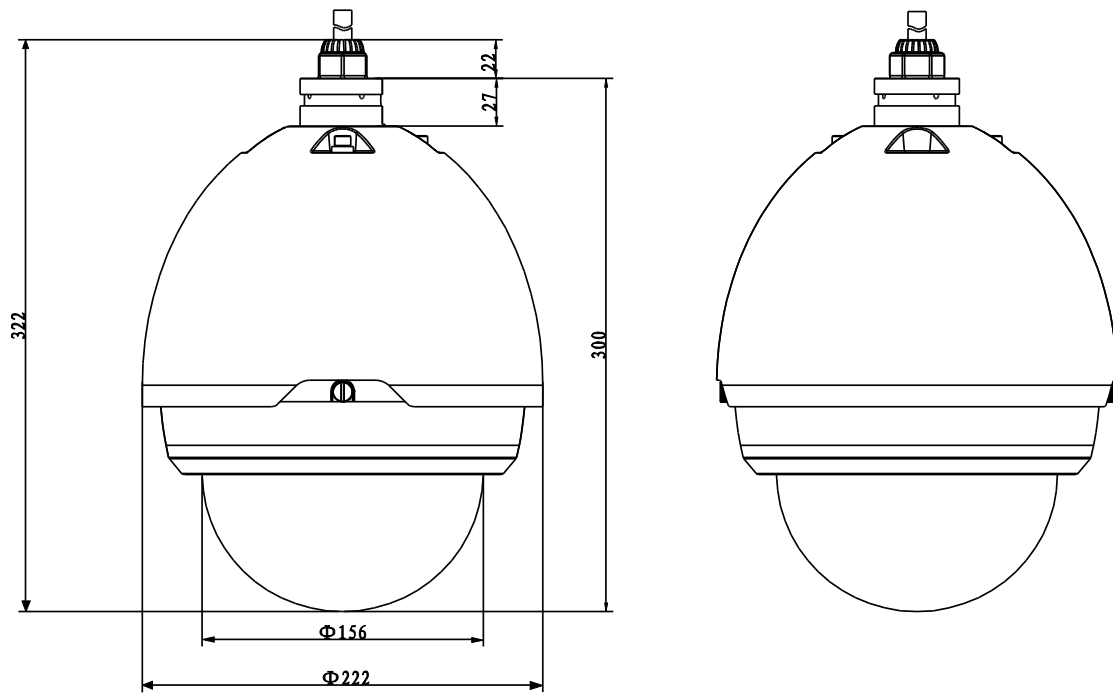

DH-SD63120S-HN

Dimensions (mm)

Accessories

DH-63FB	Power Supply