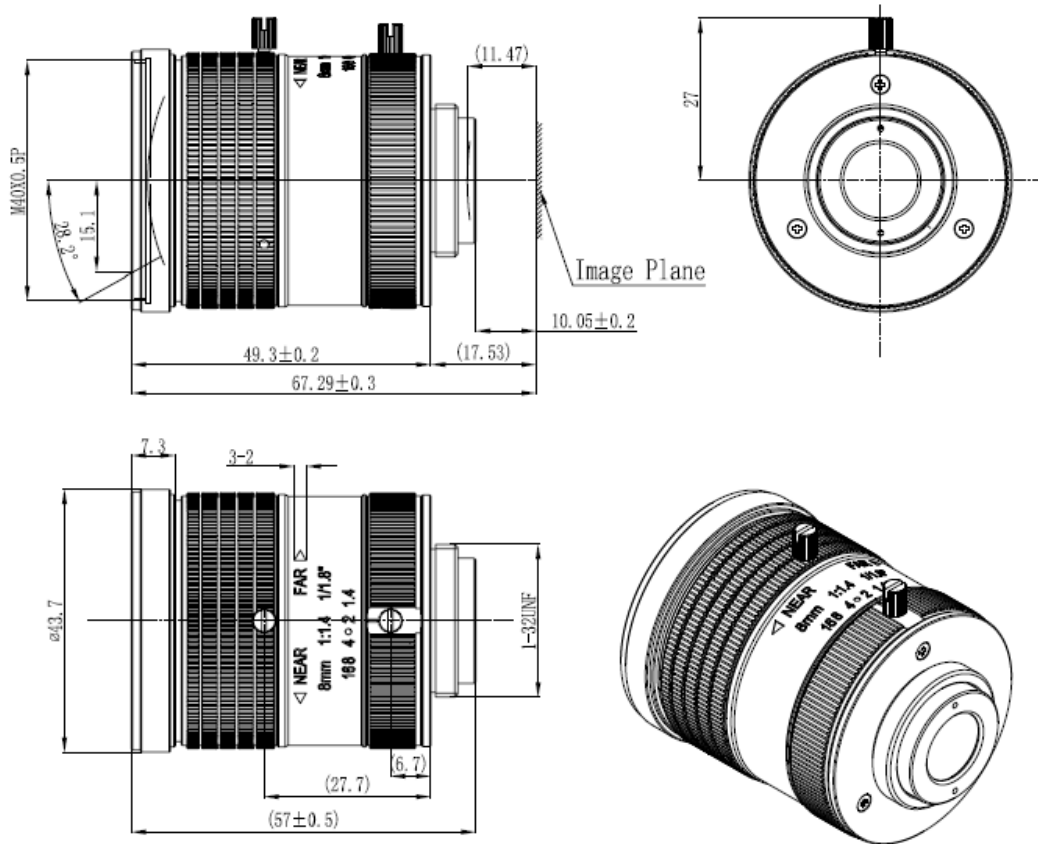

## 6 MegaPixel Lens

## Specifications

<b>Model</b>	<b>DH-PLF2060-M</b>	
<b>Parameter</b>		
Image format	1/1.8"	
Focal length	8mm	
Lens pixel	6MP	
Aperture	F1.4-16	
Mount	C	
Field Angle (D*H*V)	1/1.8"	56.9° x 46.3° x 35.1°
	2/3"	67.6° x 55.7° x 42.6°
	1/2"	51.1° x 41.4° x 31.3°
Lens Control	Focus	Manual
	Zoom	Manual
	Iris	Manual
IR Correction	No	
M.O.D.	1m	
Filter Size	M40x0.5	
Dimension	φ43.7x62.8mm	
Weight	165g	
Operating temperature	-30°C ~ +70°C	
Humidity	<90% RH	

## Dimensions(mm)