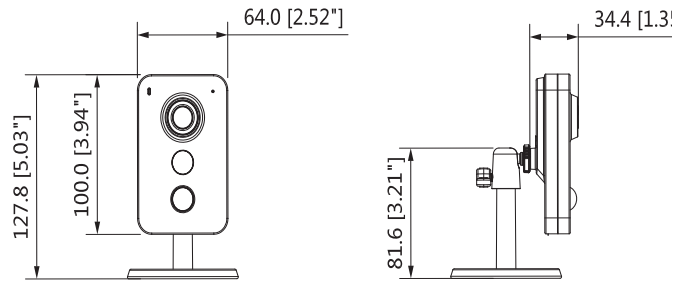

Construction

Casing	Plastic
Dimensions	Φ78.5mm×127.8mm(3.09" x5.03")
Net Weight	0.31Kg (0.68lb)
Gross Weight	0.45Kg (0.99lb)

Dimensions (mm/inch)

Ordering Information

Type	Part Number	Description
3MP Camera	DH-IPC-K35SP	3MP K Series Dual Band Wi-Fi Network Camera, PAL
	DH-IPC-K35SN	3MP K Series Dual Band Wi-Fi Network Camera, NTSC
	IPC-K35SP	3MP K Series Dual Band Wi-Fi Network Camera, PAL
	IPC-K35SN	3MP K Series Dual Band Wi-Fi Network Camera, NTSC