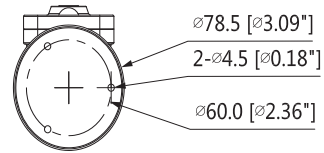

Construction

Casing	Plastic
Dimensions	Φ78.5mm×127.8mm(3.09" x5.03")
Net Weight	0.31Kg (0.68lb)
Gross Weight	0.45Kg (0.99lb)

Dimensions (mm/inch)

Ordering Information

Type	Part Number	Description
3MP Camera	DH-IPC-K35SP	3MP K Series Dual Band Wi-Fi Network Camera, PAL
	DH-IPC-K35SN	3MP K Series Dual Band Wi-Fi Network Camera, NTSC
	IPC-K35SP	3MP K Series Dual Band Wi-Fi Network Camera, PAL
	IPC-K35SN	3MP K Series Dual Band Wi-Fi Network Camera, NTSC