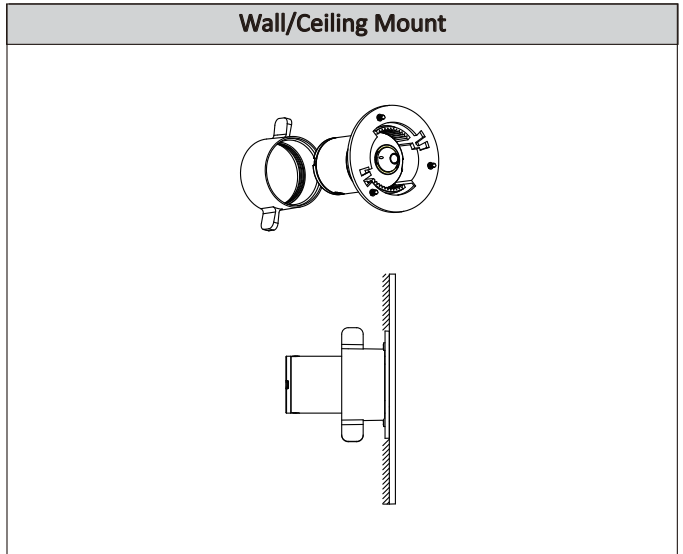

#### Construction

Casing	Metal
Dimensions	Φ30.5mm×48.65mm(Φ1.20"×1.91")
Net Weight	0.40Kg (0.88lb)
Gross Weight	0.47Kg (1.03lb)

**Ordering Information**

Type	Part Number	Description
4MP Camera Sensor Unit	IPC-HUM8431-L1	4MP Cylindrical Sensor Unit, Pinhole Lens with 8 meters Cable
Accessories	Sensor Unit L1 Bracket (included)	Pinhole Wall/Ceiling Mounting Bracket
	DH-IPC-HUM8431P-E1	4MP Covert Pinhole Network Camera, Main Unit, PAL
	DH-IPC-HUM8431N-E1	4MP Covert Pinhole Network Camera, Main Unit, NTSC
	IPC-HUM8431P-E1	4MP Covert Pinhole Network Camera, Main Unit, PAL
	IPC-HUM8431N-E1	4MP Covert Pinhole Network Camera, Main Unit, NTSC

Link: [http://www.dahuasecurity.com/products\\_category/4-megapixel-4281.html](http://www.dahuasecurity.com/products_category/4-megapixel-4281.html)

**Accessories**

**Wall/Ceiling Mount**

**Dimensions (mm/inch)**