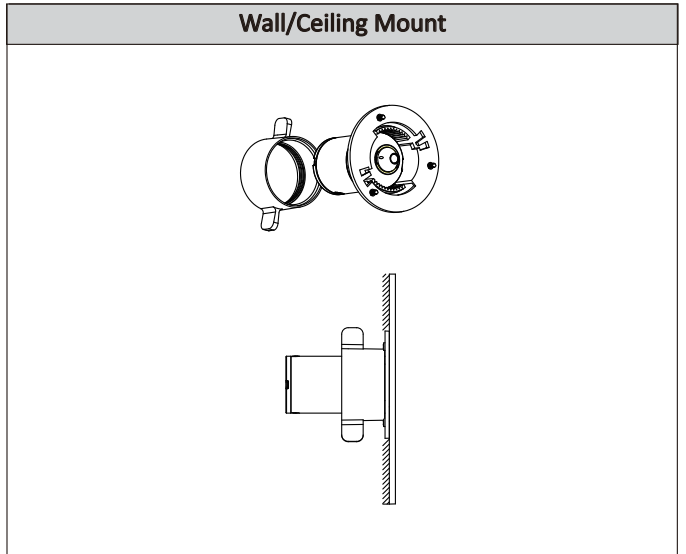

### Construction

Casing	Metal
Dimensions	Φ30.5mm×48.65mm(Φ1.20"×1.91")
Net Weight	0.40Kg (0.88lb)
Gross Weight	0.47Kg (1.03lb)

**Ordering Information**

Type	Part Number	Description
2MP Camera Sensor Unit	IPC-HUM8231-L1	2MP Cylindrical Sensor Unit, Pinhole Lens with 8 meters Cable
Accessories	Sensor Unit L1 Bracket (included)	Pinhole Wall/Ceiling Mounting Bracket
	DH-IPC-HUM8231P-E1	2MP Covert Pinhole Network Camera, Main Unit, PAL
	DH-IPC-HUM8231N-E1	2MP Covert Pinhole Network Camera, Main Unit, NTSC
	IPC-HUM8231P-E1	2MP Covert Pinhole Network Camera, Main Unit, PAL
	IPC-HUM8231N-E1	2MP Covert Pinhole Network Camera, Main Unit, NTSC

Link: [http://www.dahuasecurity.com/products\\_category/2-megapixel-4271.html](http://www.dahuasecurity.com/products_category/2-megapixel-4271.html)

**Accessories**

**Wall/Ceiling Mount**

**Dimensions (mm/inch)**