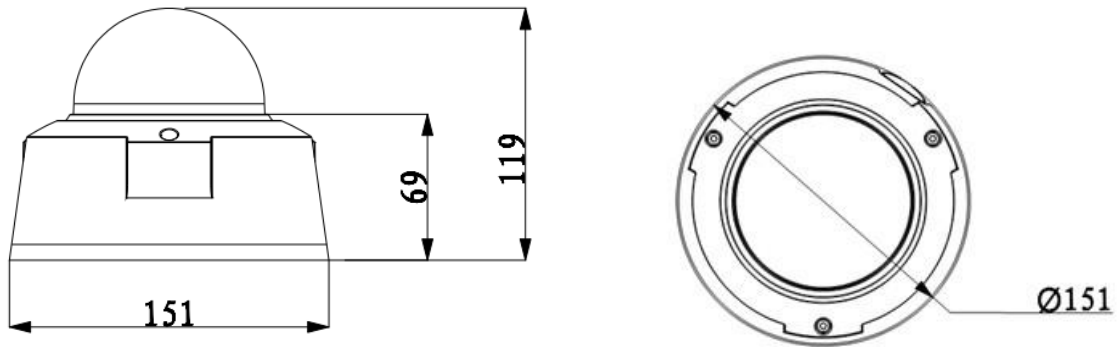

## Technical Specifications

<b>Model</b>	<b>IPC-HDBW8301</b>	
<b>Camera</b>		
Image Sensor	1/3" 3Megapixel Aptina CMOS	
Effective Pixels	2048(H)x1536(V)	
Scanning System	Progressive	
Electronic Shutter Speed	Auto/Manual 1/3~1/10000	
Min. Illumination	Color: 0. 1Lux/F1.2, B/W: 0.01Lux/F1.2; 0Lux/F1.2(IR on)	
S/N Ratio	More than 50dB	
Video Output	1 port	
<b>Camera Features</b>		
Max. IR LEDs Length	20m, Smart IR technology	
Day/Night	Auto(ICR)/Color/B/W	
Backlight Compensation	BLC / HLC / WDR (120dB)	
White Balance	Auto	
Gain Control	Auto/Manual	
Noise Reduction	3D	
Privacy Masking	Up to 4 areas	
EIS	Support	
Ultra Defog	Support	
<b>Lens</b>		
Focal Length	2.7 -12mm	
Max Aperture	F1.4	
Focus Control	Manual	
Angle of View	H: 82°~25°	
Lens Type	Manual/ Auto Iris(DC)	
Mount Type	Board-in Type	
<b>Video</b>		
Compression	H.264 / MJPEG	
Resolution	3M(2048×1536)/1080P(1920×1080) / 720P(1280×720) /D1(704×576) / CIF(352×288)	
Frame Rate	Main Stream	3M(1~20fps)/1080P/720P(1~25/30fps)
	Sub Stream	D1/CIF(1 ~ 25/30fps)
	Third Stream	1080P/720P/D1(1 ~ 25/30fps)
Bit Rate	H.264: 32K ~ 8192Kbps	
ROI	Up to 4 areas	
<b>Audio</b>		
Compression	G.711a / G.711u	
Interface	1/1 channel In/Out	
<b>Intelligent Function</b>		
Smart detection	Tripwire	
	Intrusion	
	Scene change	

## Dimensions (mm)