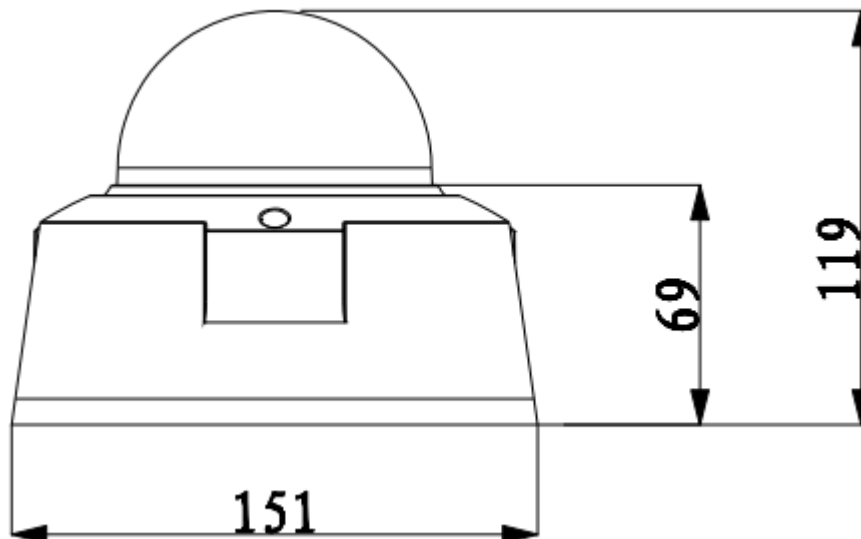

DH-IPC-HDBW3301

ONVIF	ONVIF Profile S
Max. User Access	10 users
Smart Phone	iPhone, iPad, Android, Windows Phone
Auxiliary Interface	
Memory Slot	Micro SD, Max 32GB
Alarm	1/1 channel In/Out
General	
Power Supply	DC12V/AC24V, PoE(802.3af)
Power Consumption	<10W
Working Environment	-25°C~+60°C, 10%~90%
Protection Level	IK10 & IP66
Dimensions	Φ151mm×119mm
Weight	1.1kg

Dimensions (mm)

Dahua Technology Co., Ltd.

1187 BinAn Road, Binjiang District, Hangzhou, China

Tel: +86-571-87688883

Fax: +86-571-87688815

Email: overseas@dahuatech.com

www.dahuasecurity.com

*Design and specifications are subject to change without notice.

© 2013 Dahua Technology Co., Ltd.