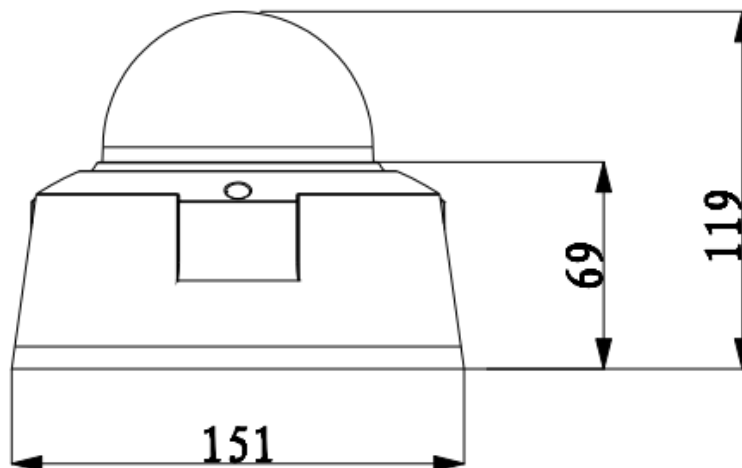

DH-IPC-HDB3301

Smart Phone	iPhone, iPad, Android, Windows Phone
Auxiliary Interface	
Memory Slot	Micro SD, Max 32GB
Alarm	1/1 channel In/Out
General	
Power Supply	DC12V/AC24V, PoE(802.3af)
Power Consumption	<10W
Working Environment	-10°C~+60°C, 10%~90%
Protection Level	IK10 & IP66
Dimensions	Φ151mm×119mm
Weight	1.1kg

Dimensions (mm)

Dahua Technology Co., Ltd.

1187 BinAn Road, Binjiang District, Hangzhou, China

Tel: +86-571-87688883

Fax: +86-571-87688815

Email:overseas@dahuatech.com

www.dahuasecurity.com

*Design and specifications are subject to change without notice.

© 2013 Dahua Technology Co., Ltd.