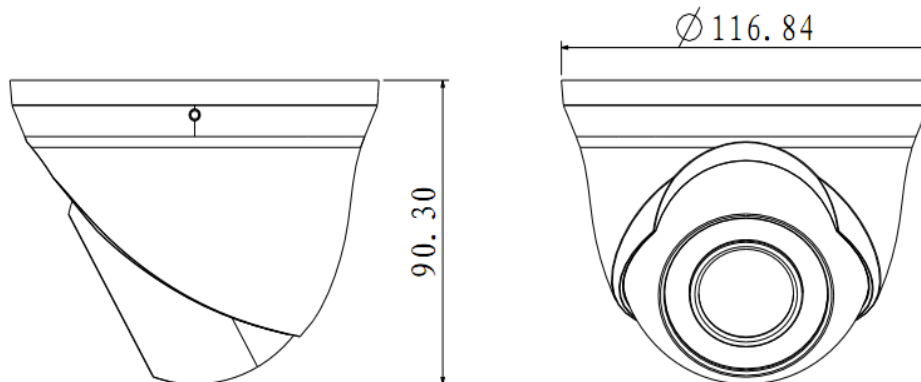

### Features

- 1/2.9" 1Megapixel CMOS
- 25/30fps@720P
- High speed, long distance real-time transmission
- Day/Night(ICR), AWB, AGC, BLC
- 3.6mm fixed lens (2.8mm, 6mm, 8mm optional)
- Max. IR LEDs length 20m, Smart IR
- DC12V

## Technical Specifications

Model	DH-HAC-HDW1100CP	DH-HAC-HDW1100CN
<b>Camera</b>		
Image Sensor	1/2.9" 1Megapixel CMOS	
Effective Pixels	1280(H) x720(V)	
Electronic Shutter	1/50s~1/100,000s	1/60s~1/100,000s
Video Frame Rate	720P@25 fps	720P@30 fps
Synchronization	Internal	
Min. Illumination	0.01Lux@F1.2(AGC ON),0Lux IR on	
Video Output	1-channel BNC HDCVI high definition video output	
<b>Camera Features</b>		
Max. IR LEDs Length	20m, Smart IR	
Day/Night	Auto(ICR) / Color / B/W	
Noise Reduction	2D	
<b>Lens</b>		
Focal Length	3.6mm (2.8mm, 6mm, 8mm optional)	
Mount Type	M12	
<b>General</b>		
Power Supply	DC12V±10%	
Power Consumption	Max 2.5W	
Working Environment	-30°C~+60°C / Less than 95%RH (no condensation)	
Transmission Distance	Over 500m via 75-3 coaxial cable	
Dimensions	Φ116.84mm x 90.3mm	
Weight	0.18Kg	

### Dimensions (mm)