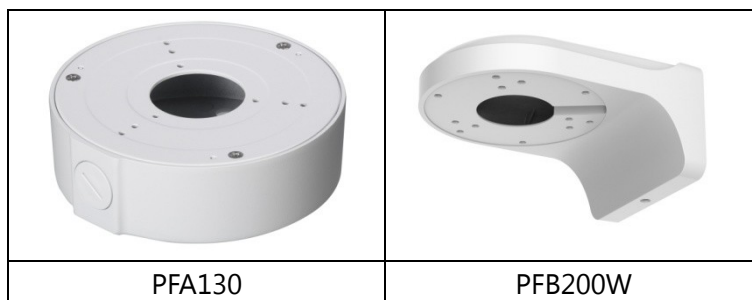

Accessories (optional)

Dahua Technology Co., Ltd.

1187 BinAn Road, Binjiang District, Hangzhou, China

Tel: +86-571-87688883

Fax: +86-571-87688815

Email: overseas@dahuatech.com

www.dahuasecurity.com

*Design and specifications are subject to change without notice.

© 2013 Dahua Technology