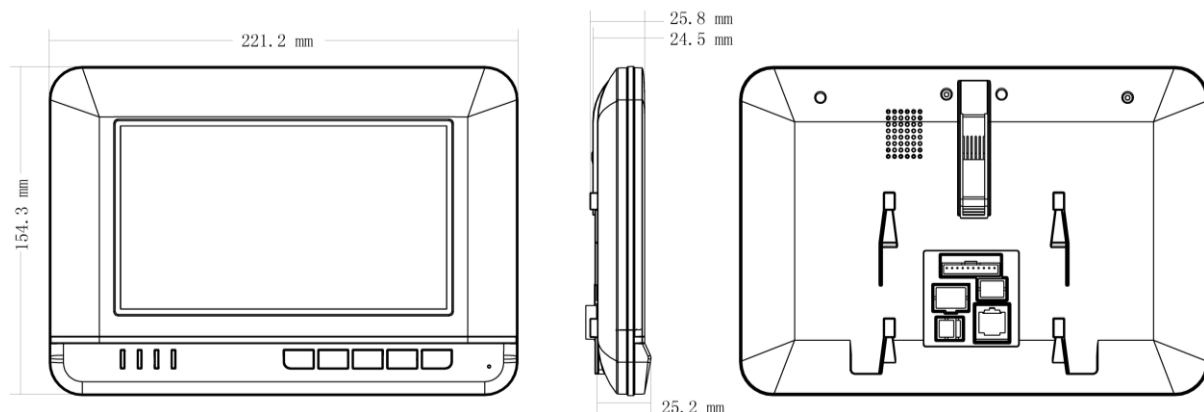

### Specifications

Model		DHI-VTH1500A-S
System	Main Processor	NEC MCU
	Operation Interface	Simple OSD message
	Input Device	Mechanical keys, 5
Video	Video Input	1-ch CVBS analog video
	Video Display	7" color LCD, resolution: 800x480
	Monitoring	Support monitoring with monitor button
Audio	Audio Input	1-ch microphone input (Omni-directional electrets)
	Audio Output	1-ch loudspeaker output
	Bidirectional Talk	1-ch bidirectional talk, two way
Alarm	Alarm input	Support 6 channels input
	Alarm output	Support 1 channel output

## DHI-VTH1500A-S

<b>Network Function</b>	Net Control	Monitor & Unlock
		Call management center for emergency
		RS485 bus
		Remotely upgrade
<b>Interface</b>	Net Interface	RJ45 (non-Ethernet) plug connected with distributor, including power supply, AV and control signal
	RS485	Bus control and software upgrading
	DC Power	24V
<b>System Upgrading</b>		Remote network upgrading
<b>General</b>	Power	24V / 0.3A
	Power Consumption	max 6W
	Temperature	-5℃ – +55℃
	Humidity	20% – 90%
	Dimensions	221.2mm*154.3mm*25.8mm (L*W*T)
	Weight	0.75 Kg
	Installation Method	Surface mounted & Flush mounted

## Dimensions