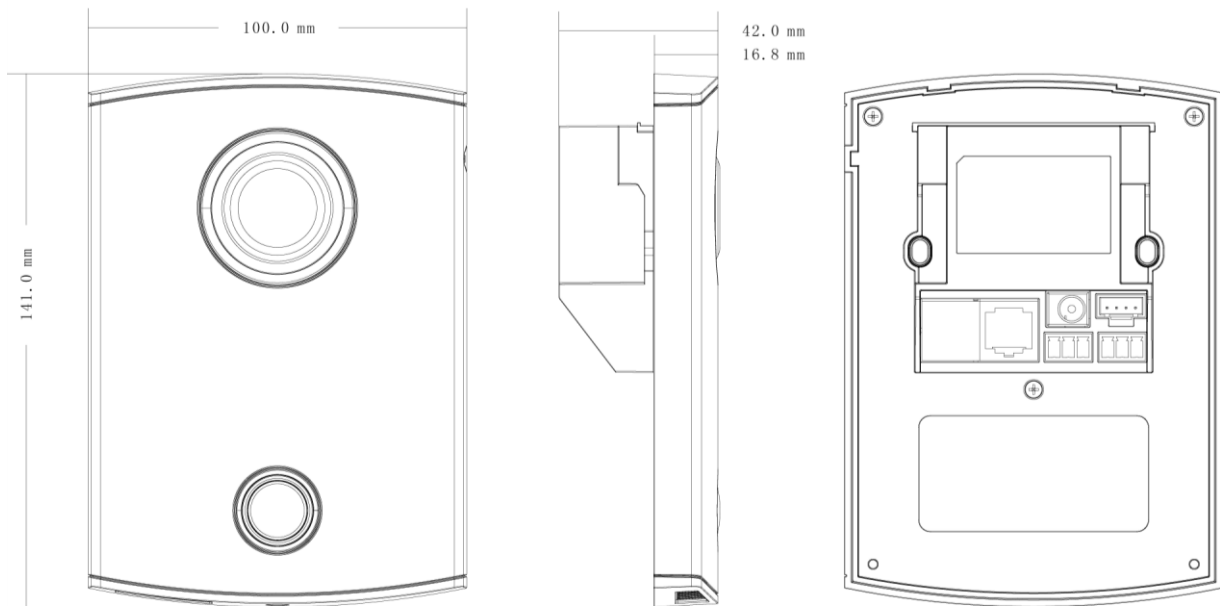

DH-VTO6000CM

Dahua Technology Co., Ltd.

1187BinAn Road, Binjiang District, Hangzhou, China

Tel: +86-571-87688883

Fax: +86-571-87688815

Email: overseas@dahuatech.com

www.dahuatech.com

*Design and specifications are subject to change without notice.