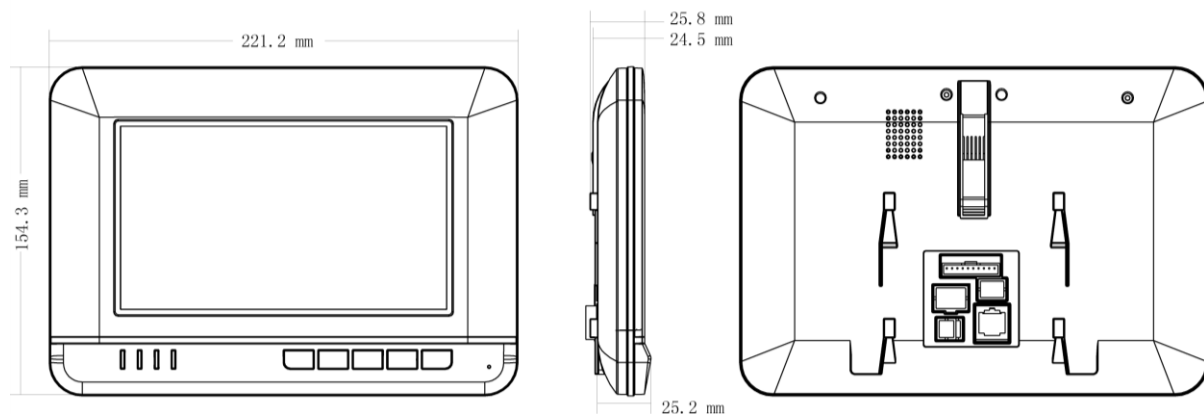

DH-VTH1500A

Network Function	Net Control	Monitor & Unlock
		Call management center for emergency
		RS485 bus
		Remotely upgrade
Interface	Net Interface	RJ45 (non-Ethernet) plug connected with distributor, including power supply, AV and control signal
	RS485	Bus control and software upgrading
	DC Power	24V
System Upgrading		Remote network upgrading
General	Power	24V / 0.3A
	Power Consumption	max 6W
	Temperature	-5°C – +55°C
	Humidity	20% – 90%
	Dimensions	221.2mm*154.3mm*25.8mm (L*W*T)
	Weight	0.75 Kg
	Installation Method	Installed on 86 box sheet metal bracket

Dimensions

Dahua Technology Co., Ltd.

1187BinAn Road, Binjiang District, Hangzhou, China

Tel: +86-571-87688883

Fax: +86-571-87688815

Email: overseas@dahuatech.com

www.dahuatech.com