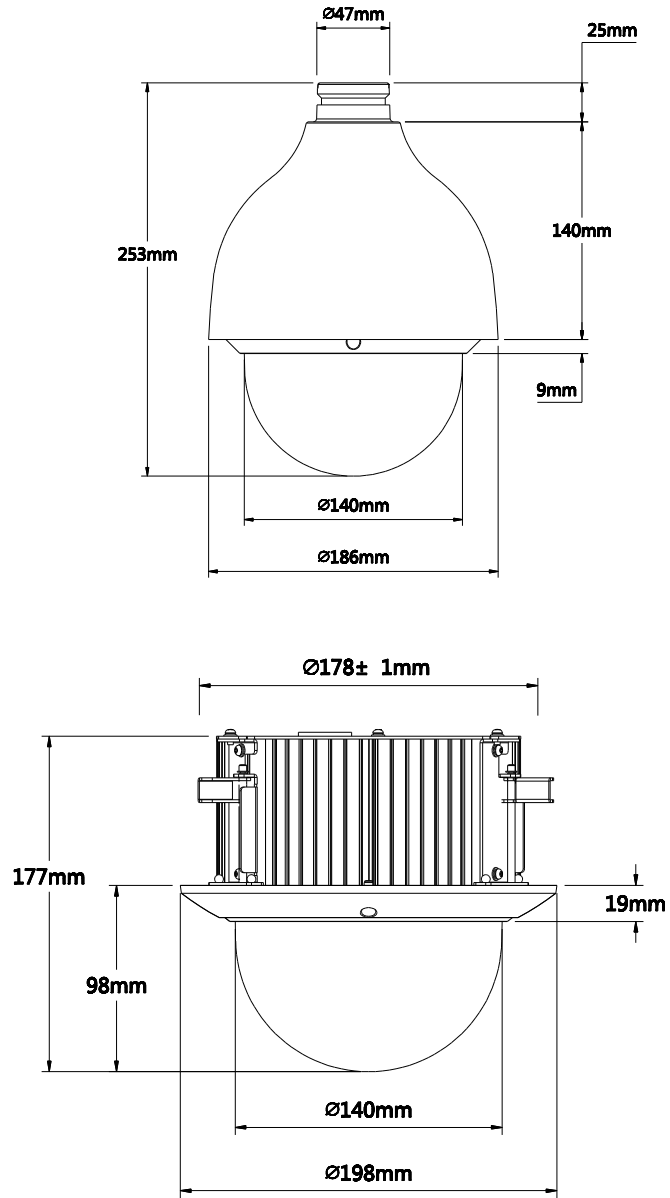

## Technical Specifications

Model	DH-SD50220S-HN DH-SD52C220S-HN	DH-SD50230S-HN DH-SD52C230S-HN
<b>Camera</b>		
Image Sensor	1/2.8" Exmor CMOS	
Effective Pixels	1920(H) x 1080(V), 2Megapixels	
Scanning System	Progressive	
Electronic Shutter Speed	1/3 ~ 1/30,000s	
Min. Illumination	Color: 0.05Lux@F1.6; B/W: 0.005Lux@F1.6	
S/N Ratio	More than 55dB	
<b>Camera Features</b>		
Day/Night	Auto(ICR) / Color / B/W	
Backlight Compensation	BLC / HLC / DWDR (Digital WDR)	
White Balance	Auto, ATW, Indoor, Outdoor, Manual	
Gain Control	Auto / Manual	
Noise Reduction	Ultra DNR (2D/3D)	
Privacy Masking	Up to 24 areas	
Digital Zoom	16x	
<b>Lens</b>		
Focal Length	5.5mm ~ 110.0mm (20x Optical zoom)	4.3mm~129mm (30x Optical zoom)
Max Aperture	F1.6 ~ F3.5	F1.6~ F5.0
Focus Control	Auto / Manual	
Angle of View	H: 51° ~ 2.60°	H: 65.1° ~ 2.34°
Close Focus Distance	100mm~1000mm	
<b>PTZ</b>		
Pan/Tilt Range	Pan: 0° ~ 360° endless; Tilt: 0° ~ 90°, auto flip 180°	
Manual Control Speed	Pan: 0.1° ~ 350° /s; Tilt: 0.1° ~ 250° /s	
Preset Speed	Pan: 500° /s; Tilt: 500° /s	
Preset	300(DH-SD)	
PTZ Mode	5 Pattern, 8 Tour, Auto Pan, Auto Scan	
Speed Setup	Human-oriented focal length/ speed adaptation	
Power up Action	Auto restore to previous PTZ and lens status after power failure	
Idle Motion	Activate Preset/ Pan/ Scan/ Tour/ Pattern if there is no command in the specified period	
Protocol	DH-SD(Auto recognition)	
<b>Video</b>		
Compression	H.264 / MJPEG	
Resolution	1080P(1920×1080)/ 720P(1280×720) / D1(704×576/ 704×480) /CIF (352×288/352×240)	
Frame Rate	Main Stream	1080P/ D1 (1 ~ 25/30fps), 720P(1~50/60fps)

## Dimensions (mm)