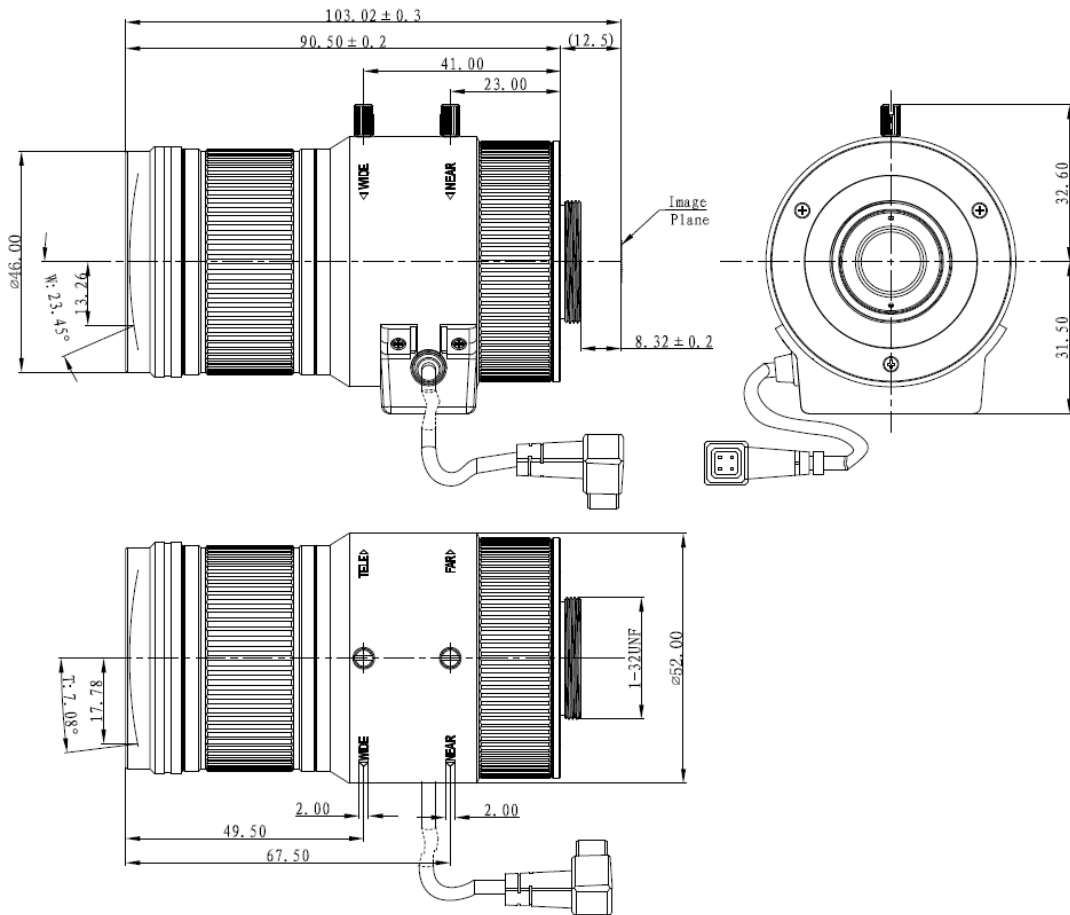

DH-PLZ21C0-D

12 MegaPixel 4K Lens

Specifications

Model	DH-PLZ21C0-D	
Parameter		
Image format	1/1.7"	
Focal length	10.5-42mm	
Aperture	F1.5	
Field Angle	W:46.9° x37.2° x27.6° T: 14.2° x11.2° x8.4°	
M.O.D.	0.3m	
TV Distortion	-3%(Wide)	
IR Correction	Yes	
Lens Control	Focus	Manual
	Zoom	Manual
	Iris	DC-Iris
Mount	CS	
Dimension	Ø52x94.7mm	
Weight	320g	
Operating temperature	-30°C ~ +70°C	

DH-PLZ21C0-D

Dimensions (mm)

Dahua Technology Co., Ltd.

1199 BinAn Road, Binjiang District, Hangzhou, China

Tel: +86-571-87688883

Fax: +86-571-87688815

Email: overseas@dahuatech.com

www.dahuasecurity.com