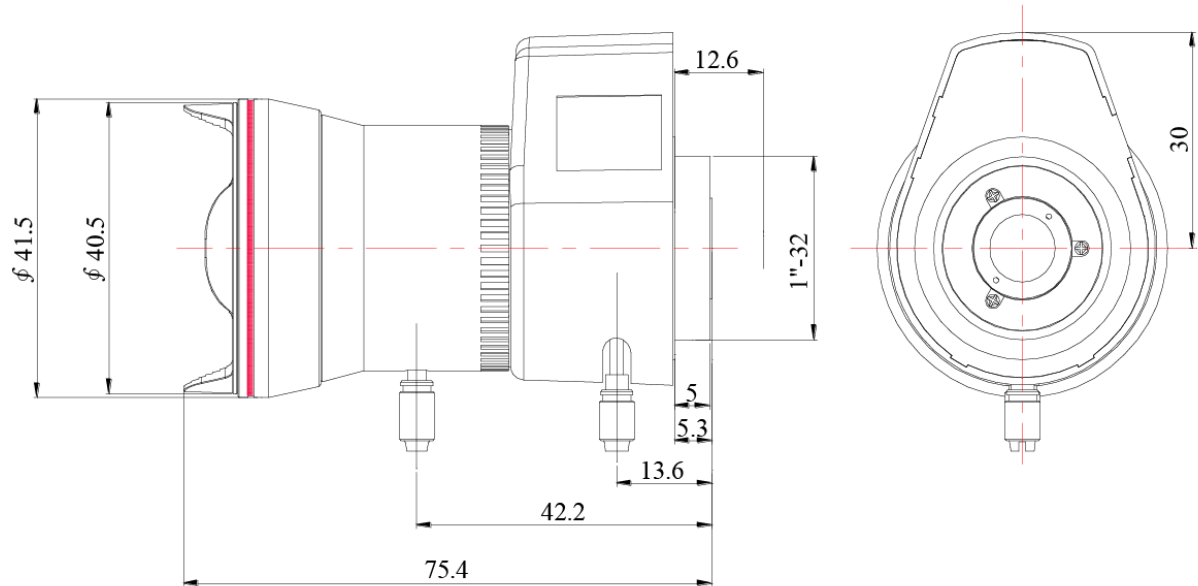

DH-PLZ1130-D

3 MegaPixel Lens

Specifications

Model		DH-PLZ1130-D
Parameter		
Image Format		1/2.7"
Focal Length		5-50mm
Aperture		F1.6
Field Angle		64.6°(D)x52.3°(H)x38.5°(V) ~9°(D)x7°(H)x5.4°(V)
M.O.D.		0.2m
TV Distortion		W:3.1% T:0.34%
IR Correction		Yes
Lens Control	Focus	Manual
	Zoom	Manual
	Iris	DC-Iris
Mount		CS
Dimension		Ø41.5x76.7Zmm
Weight		151g
Operating Temperature		-20°C ~ +60°C

DH-PLZ1130-D

Dimensions (mm)

Dahua Technology Co., Ltd.

1199 BinAn Road, Binjiang District, Hangzhou, China

Tel: +86-571-87688883

Fax: +86-571-87688815

Email: overseas@dahuatech.com

www.dahuasecurity.com