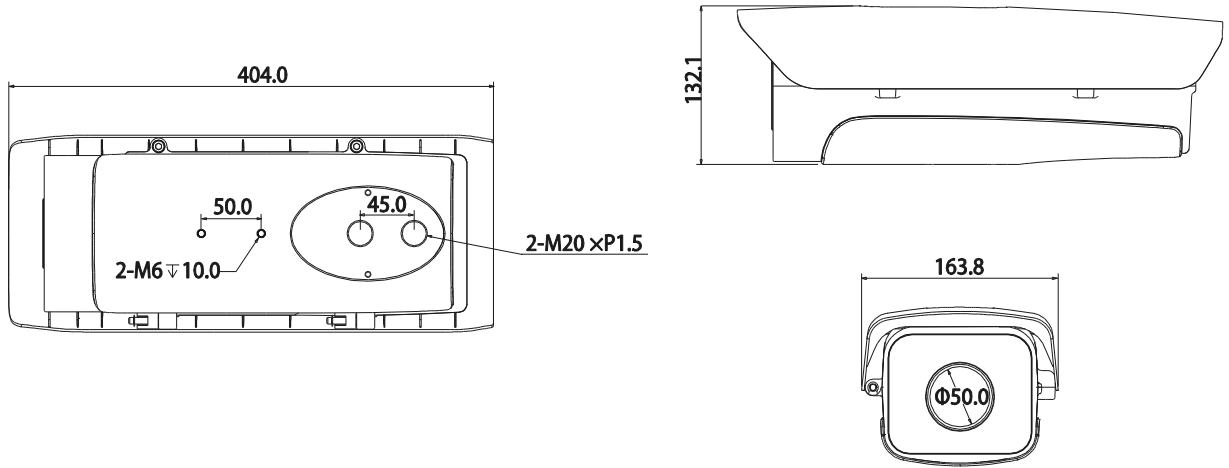

## Specifications

Model		DH-PFH610V-IR
<b>General</b>		
Material		Aluminum(case) & PC(others)
Product Dimension		404mm(L) x 164mm(W) x 132mm(H)
Inside Dimension		171mm(L) x 86mm(W) x 90(H)
Window Dimension		Φ50mm
Operating Temperature	Set	-30°C ~60°C
	Heater	N/A
	Cooler	ON: 37 °C±5 °C ; OFF: 20 °C±5 °C
Ingress Protection		IP66, IK10
Humidity		≤90% RH
IR Distance		50~100m
Wiper		N/A
Weight		3.0kg
Power Supply		AC24V/2.5A

## Dimensions (mm)