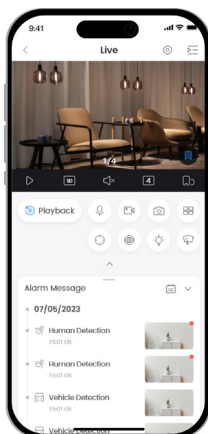

3MP

Clear images with sharp details

Smart Dual Light

Captures color details for post-event review

One Camera for 360° View

360° monitoring without blind spots

Sound and Light Alarm

Provides instant alarms to deter intruders

Automatic tracking of targets

Abnormal Sound Alarm

Detects abnormal sounds and sends alarms in time

IP65 Protection

Withstands harsh environments

Wi-Fi 6

Seamless integration of speed and anti-interference

Bluetooth Pairing

Fast pairing with Bluetooth

H.265

Advanced H.265 compression technology

SD Card

Low-cost storage

Upgrade Your Experience with DMSS

Dahua Mobile Security Surveillance (DMSS) is a professional remote surveillance management platform that offers remote monitoring, device migration, and sharing. When connected to the internet, the platform provides real-time alerts to improve surveillance efficiency and grant flexibility in security management.