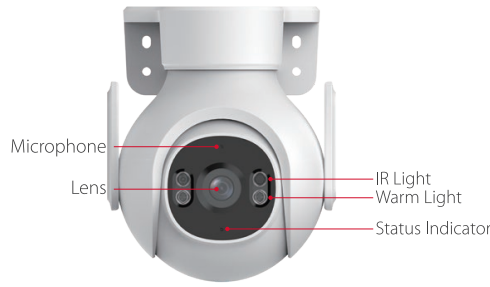

3MP

Clear images with sharp details

Smart Dual Light

Captures color details for post-event review

One Camera for 360° View

360° monitoring without blind spots

Sound and Light Alarm

Provides instant alarms to deter intruders

Fast pairing with Bluetooth

H.265

Advanced H.265 compression technology

SD Card

Low-cost storage

Upgrade Your Experience with DMSS

Dahua Mobile Security Surveillance (DMSS) is a professional remote surveillance management platform that offers remote monitoring, device migration, and sharing. When connected to the internet, the platform provides real-time alerts to improve surveillance efficiency and grant flexibility in security management.

Specifications

Camera

Image Sensor	1/2.7" CMOS
Max. Resolution	2304 (H) × 1296 (V)
Electronic Shutter Speed	Auto/Manual 1/3 s–1/100,000 s
Illumination Distance	Up to 30 m (98.43 ft) (IR); Up to 30 m (98.43 ft) (Warm Light)
Illuminator On/Off Control	Auto
Illuminator Number	2 (IR LED); 2 (Warm light)
Angle Adjustment	Pan: 0°–355°; Tilt: 0°–65°