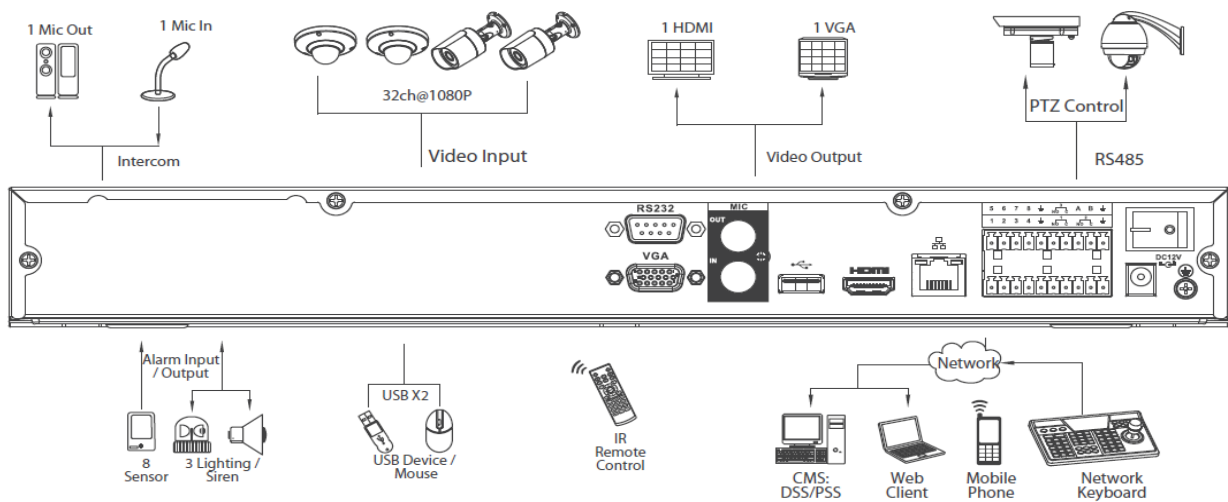

DH-NVR7208/7216/7232/7264

	etc.)
Max. User Access	128 users
Smart Phone	iPhone, iPad, Android
Storage	
Internal HDD	2 SATA ports up to 8TB
Auxiliary Interface	
USB	2 ports (1 Rear), USB2.0
RS232	1 port, For PC communication & Keyboard
RS485	1 port, For PTZ control
General	
Power Supply	DC 12V/5A
Power Consumption	60W (without HDD)
Working Environment	-10°C~+55°C / 10%~90%RH / 86~106kpa
Dimension (W×D×H)	1U, 375mm×282mm×56mm
Weight	2.3KG (without HDD)

System Connection

* Take NVR7232 as an example

Dahua Technology Co., Ltd.

1187 BinAn Road, Binjiang District, Hangzhou, China

Tel: +86-571-87688883

Fax: +86-571-87688815

Email: overseas@dahuatech.com

www.dahuasecurity.com

*Design and specifications are subject to change without notice.