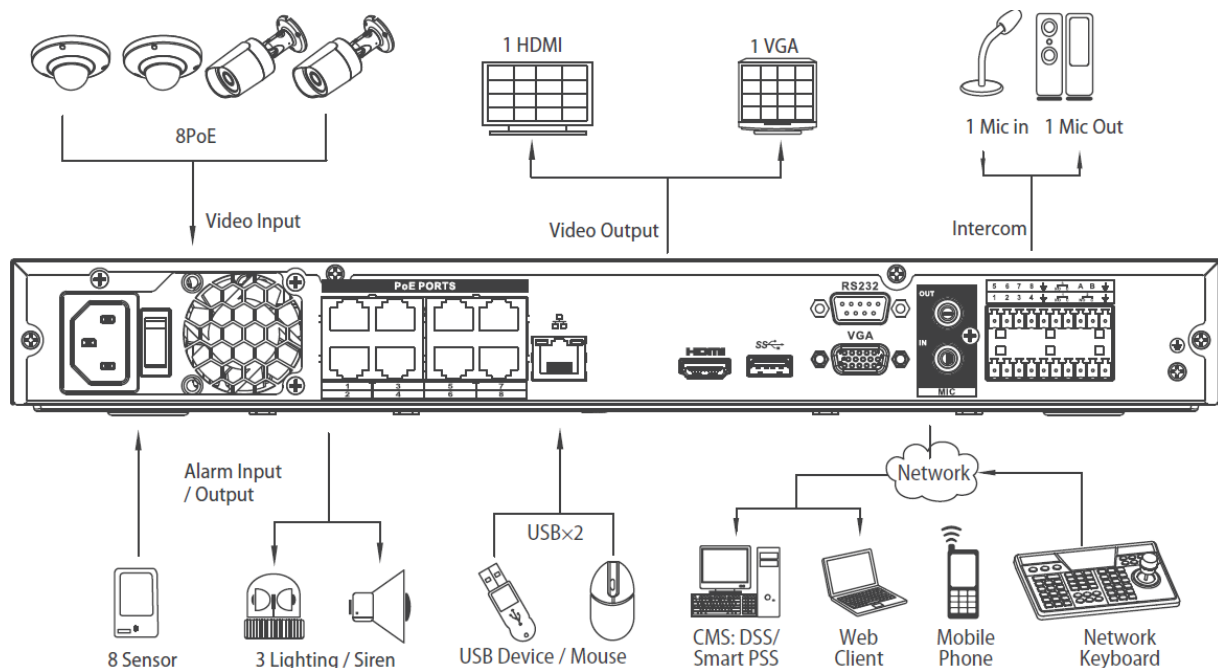

DH-NVR4208/4216/4232(-8P)-4K

Internal HDD	2 SATA III ports, up to 12TB
Auxiliary Interface	
USB	2 ports (1 Rear USB3.0, 1 Front USB2.0)
RS232	1 port, For PC communication& Keyboard
RS485	1 port, For PTZ control
General	
Power Supply	Single, DC12V/4A(for normal model)
	Single, AC 100~240V, 50/60 Hz(for -8P model)
Power Consumption	NVR: 8.7W for normal model(without HDD), 15.2W for PoE model(without HDD)
	PoE: Max 25.5W for single port(for -8P model),120W in total
Working Environment	-10°C~+55°C/10%~90%RH/86~106kpa
Dimension (W×D×H)	1U, 375mm×275mm×56mm
Weight	1.65KG for normal model(without HDD), 2.65KG for PoE model(without HDD)

System Connection

*Take NVR4216-8P-4K as an example

Dahua Technology Co., Ltd.

1199 BinAn Road, Binjiang District, Hangzhou, China

Tel: +86-571-87688883

Fax: +86-571-87688815

Email: overseas@dahuatech.com

www.dahuatech.com

*Design and specifications are subject to change without notice.

© 2014 Dahua Technology Co., Ltd.