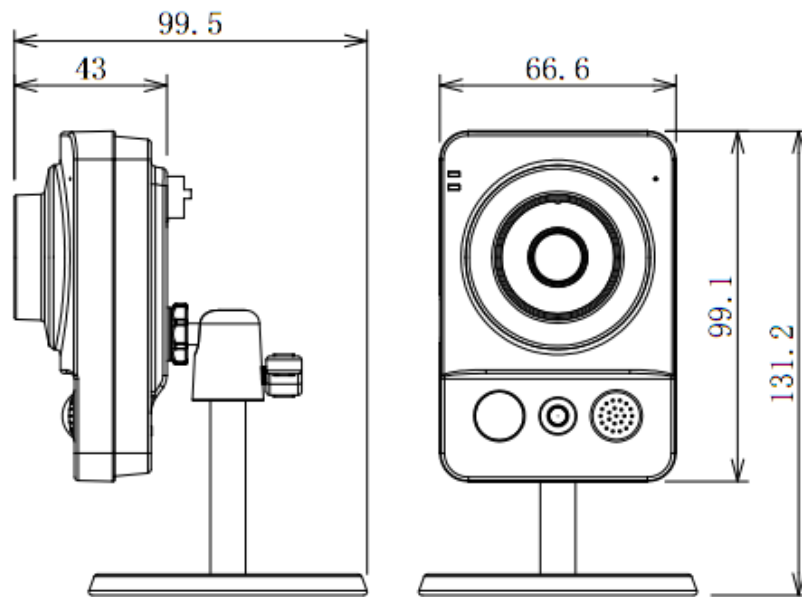

DH-IPC-KW10/12(W)

Dimensions (mm)

Dahua Technology Co., Ltd.

1187 BinAn Road, Binjiang District, Hangzhou, China

Tel: +86-571-87688883

Fax: +86-571-87688815

Email: overseas@dahuatech.com

www.dahuatech.com

*Design and specifications are subject to change without notice.

© 2013 Dahua Technology Co., Ltd.