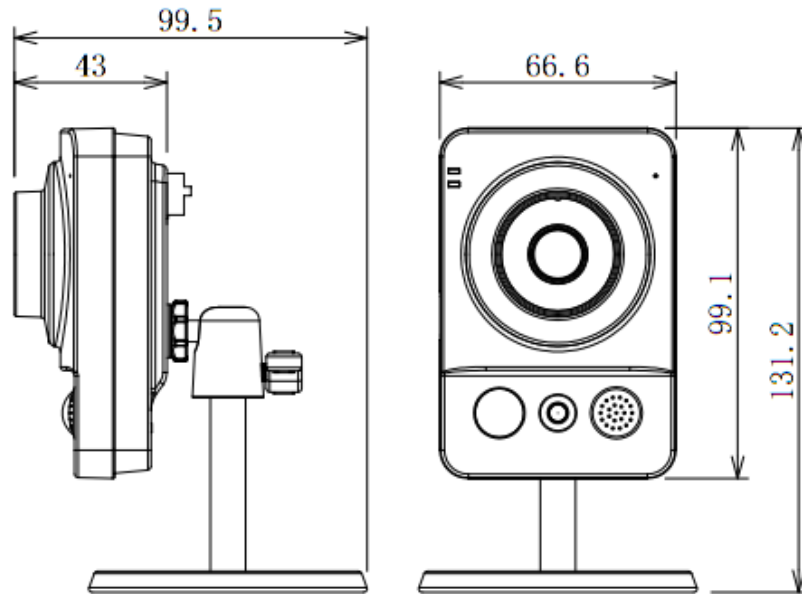

DH-IPC-K200/ 200A /200W

Dimensions (mm)

Dahua Technology Co., Ltd.

1187 BinAn Road, Binjiang District, Hangzhou, China

Tel: +86-571-87688883

Fax: +86-571-87688815

Email: overseas@dahuatech.com

www.dahuatech.com

*Design and specifications are subject to change without notice.

© 2013 Dahua Technology Co., Ltd.