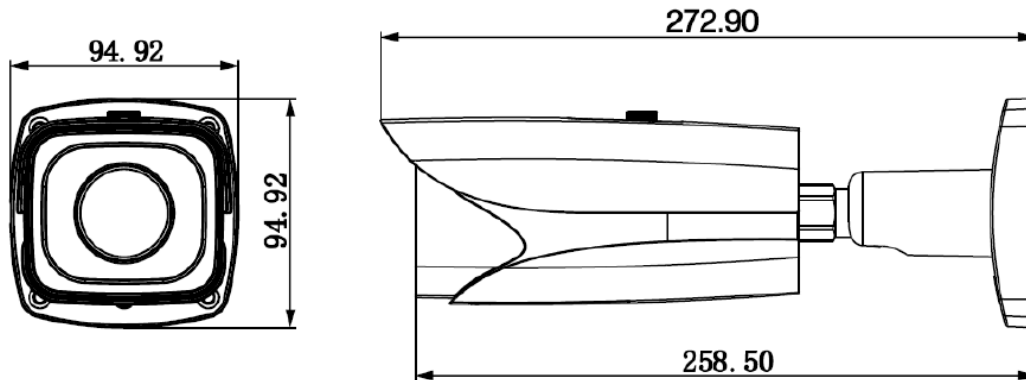

DH-IPC-HFW81200E-Z

Dimensions (mm)

Accessory (optional)

PFA121	PFA151	PFA152

Dahua Technology Co., Ltd.

1199 BinAn Road, Binjiang District, Hangzhou, China

Tel: +86-571-87688883

Fax: +86-571-87688815

Email:overseas@dahuatech.com

www.dahuatech.com

*Design and specifications are subject to change without notice.