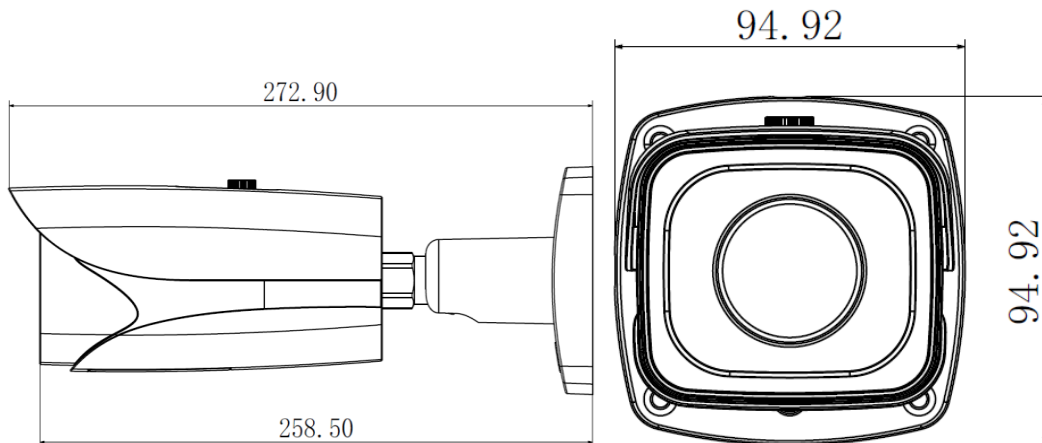

## Technical Specifications

<b>Model</b>	<b>DH-IPC-HFW5421E-Z</b>	
<b>Camera</b>		
Image Sensor	1/3" 4Megapixel progressive scan CMOS	
Effective Pixels	2688(H) x 1520(V)	
Scanning System	Progressive	
Electronic Shutter Speed	Auto/Manual, 1/3(4)~1/10000s	
Min. Illumination	0.01Lux/F1.4(Color),0Lux/F1.4(IR on)	
S/N Ratio	More than 50dB	
Video Output	1 port	
<b>Camera Features</b>		
Max. IR LEDs Length	50m	
Day/Night	Auto(ICR) / Color / B/W	
Backlight Compensation	BLC / HLC /WDR(120dB)	
White Balance	Auto/Manual	
Gain Control	Auto/Manual	
Noise Reduction	3D	
Privacy Masking	Up to 4 areas	
<b>Lens</b>		
Focal Length	2.7mm~12mm	
Max Aperture	F1.4	
Focus Control	Motorized	
Angle of View	H: 100°~33°	
Lens Type	Motorized/ Auto Iris(DC)	
Mount Type	Board-in Type	
<b>Video</b>		
Compression	H.264/H.264H/H.264B/MJPEG	
Resolution	4M(2560x1440)/3M(2304x1296)/720P(1280x720)/D1(704x576/704x480)/CIF(352x288/352x240)	
Frame Rate	Main Stream	4Mp(1~20fps)/3Mp(1 ~ 25/30fps)
	Sub Stream	D1(1 ~ 25/30fps)
	Third Stream	720P(1-5/8fps)(WDR on) 720P(1-18/2fps)(WDR off)
Bit Rate	H.264: 16K ~ 10Mbps	
Corridor Mode	Support	
<b>Smart Function</b>		
Smart detection	Tripwire	
	Intrusion	
	Scene change	
	Face detect	
<b>Audio</b>		
Compression	G.711a/ G.711u/AAC	
Interface	1/1 channel In/Out	

## DH-IPC-HFW5421E-Z

<b>Network</b>	
Ethernet	RJ-45 (10/100Base-T)
Wi-Fi	N/A
Protocol	IPv4/IPv6, HTTP, HTTPS, SSL, TCP/IP, UDP, UPnP, ICMP, IGMP, SNMP, RTSP, RTP, SMTP, NTP, DHCP, DNS, PPPOE, DDNS, FTP, IP Filter, QoS, Bonjour
ONVIF	ONVIF,PSIA,CGI
Max. User Access	20users
Smart Phone	iPhone, iPad, Android, Windows Phone
<b>Auxiliary Interface</b>	
Memory Slot	Micro SD, Max 128GB
RS485	N/A
Alarm	2/1 channel In/Out
PIR Sensor Range	N/A
<b>General</b>	
Power Supply	DC12V, PoE (802.3af)
Power Consumption	<11.5W (with IR on, motorized lens working)
Working Environment	-40°C~+60°C, Less than 95% RH
Ingress Protection	IP67
Vandal Resistance	N/A
Dimensions	272.9 mm × 94.9mm× 94.9mm
Weight	1.1kg

## Dimensions (mm)