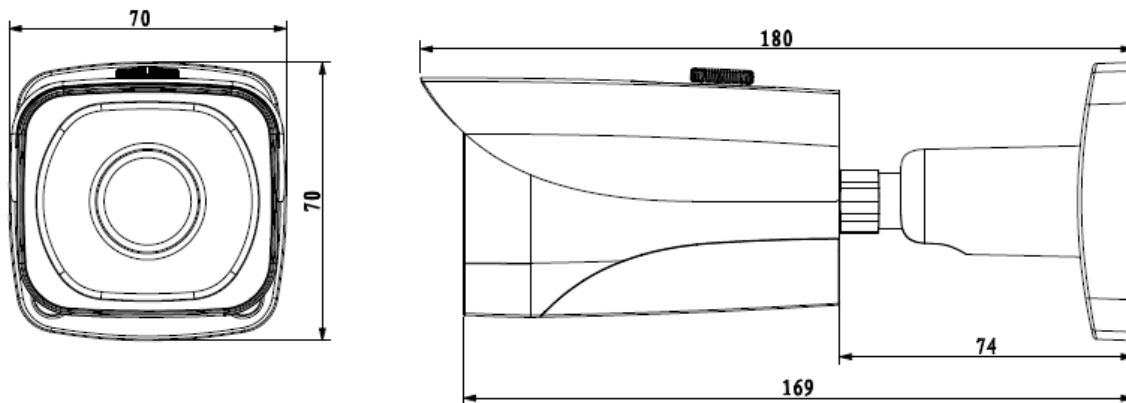

DH-IPC-HFW4220E

Dimensions (mm)

Accessories (optional)

PFA121	PFA151	PFA152

Dahua Technology Co., Ltd.

1199 BinAn Road, Binjiang District, Hangzhou, China

Tel: +86-571-87688883

Fax: +86-571-87688815

Email: overseas@dahuatech.com

www.dahuasecurity.com

*Design and specifications are subject to change without notice.

© 2015 Dahua Technology Co., Ltd.