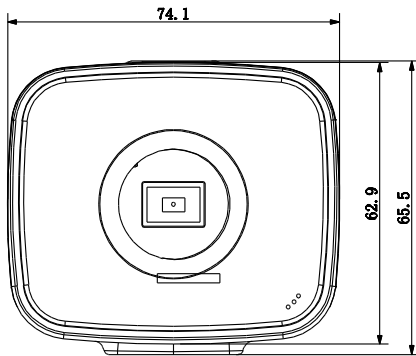

## Technical Specifications

Model		DH-IPC-HF8301EP	DH-IPC-HF8301EN
<b>Camera</b>			
Image Sensor		1/3" 3Megapixel CMOS	
Effective Pixels		2048(H)x1536(V)	
Scanning System		Progressive	
Electronic Shutter Speed		Auto/Manual, 1/3~1/10000s	Auto/Manual, 1/4~1/10000s
Min. Illumination		0. 1Lux/F1.2(Color), 0.01Lux/F1.2(B/W)	
S/N Ratio		More than 50dB	
Video Output		1 channel BNC (1.0Vp-p,75Ω)	
<b>Camera Features</b>			
Max. IR LEDs Length		N/A	
Day/Night		Auto(ICR)/Color/B/W	
Backlight Compensation		BLC / HLC / WDR 120dB	
White Balance		Auto/Manual	
Gain Control		Auto/Manual	
Noise Reduction		3D	
Privacy Masking		Up to 4 areas	
EIS		Support	
Ultra Defog		Support	
Smart focus		ABF	
<b>Lens</b>			
Mount Type		C/CS	
<b>Video</b>			
Compression		H.264/MJPEG	
Resolution		3M(2048×1536)/1080P(1920×1080)/720P(1280×720) /D1(704×576) /CIF(352×288)	
Frame Rate	Main Stream	3M/1080P (1~25/30fps)	
	Sub Stream	D1/CIF(1 ~ 25/30fps)	
	Third Stream	1080P/720P/D1(1 ~ 25/30fps)	
Bit Rate		H.264: 48K ~ 8192Kbps	
ROI		Up to 4 areas	
<b>Audio</b>			
Compression		G.711a / G.711u	
Interface		1/1 channel In/Out	
<b>Smart Function</b>			
Smart detection	Tripwire		
	Intrusion		
	Scene change		
	Missing/Abandoned		
	Audio detect		
	Face detect		
<b>Network</b>			

## DH-IPC-HF8301E

Ethernet	RJ-45 (100/1000Base-T)
Wi-Fi	N/A
Protocol	IPv4/IPv6, HTTP, HTTPS, SSL, TCP/IP, UDP, UPnP, ICMP, IGMP, SNMP, RTSP, RTP, SMTP, NTP, DHCP, DNS, PPPOE, DDNS, FTP, IP Filter, QoS, Bonjour
Compatibility	ONVIF, PSIA, CGI
Max. User Access	20 users
Smart Phone	iPhone, iPad, Android, Windows Phone
<b>Auxiliary Interface</b>	
Memory Slot	Micro SD, Max 64GB
RS485	1
Alarm	2/1 channel In/Out
<b>General</b>	
Power Supply	DC12V/AC24V, PoE (802.3af)
Power Consumption	Max 3.5W
Working Environment	-30°C~+60°C, Less than 95% RH
Ingress Protection	N/A
Dimensions	74.1mm×65.5mm×135.4mm
Weight	0.3Kg

## Dimensions (mm)