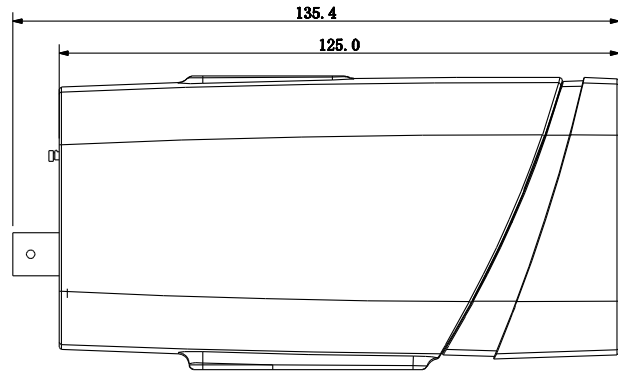

DH-IPC-HF8301E

Dimensions (mm)

Accessory (optional)

PFB120W	PFB121W	PFA121	PFA152	PFA151

Dahua Technology Co., Ltd.

1199 BinAn Road, Binjiang District, Hangzhou, China

Tel: +86-0571-87688883

Fax: +86-0571-87688815

Email: overseas@dahuatech.com

www.dahuatech.com

*Design and specifications are subject to change without notice.

© 2014 Dahua Technology Co., Ltd.