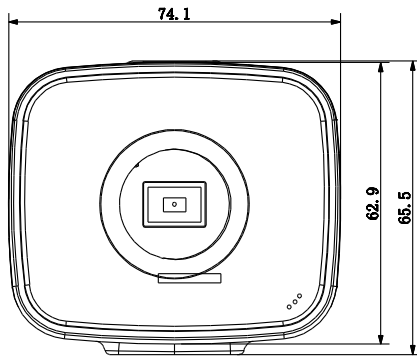

DH-IPC-HF8301E

Dimensions (mm)

Accessory (optional)

PFB120W	PFB121W	PFA121	PFA152	PFA151

Dahua Technology Co., Ltd.

1199 BinAn Road, Binjiang District, Hangzhou, China

Tel: +86-0571-87688883

Fax: +86-0571-87688815

Email: overseas@dahuatech.com

www.dahuatech.com

*Design and specifications are subject to change without notice.

© 2014 Dahua Technology Co., Ltd.