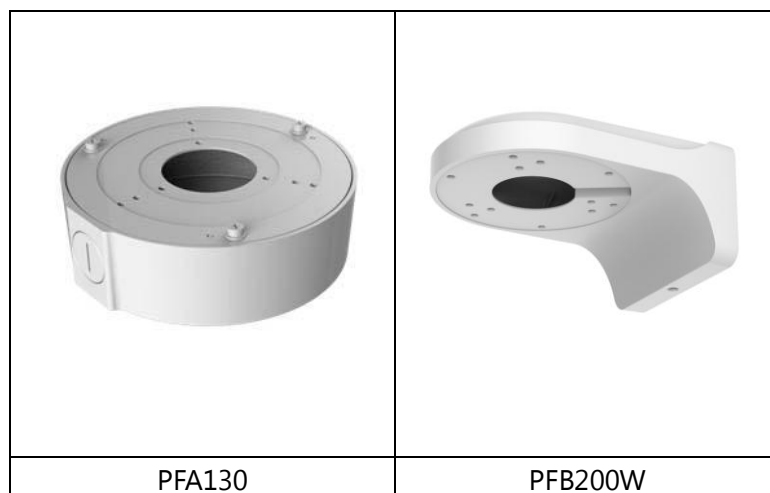

Accessory (optional)

Dahua Technology Co., Ltd.

1187 BinAn Road, Binjiang District, Hangzhou, China

Tel: +86-571-87688883

Fax: +86-571-87688815

Email: overseas@dahuatech.com

www.dahuasecurity.com

*Design and specifications are subject to change without notice.

© 2013 Dahua Technology Co., Ltd.