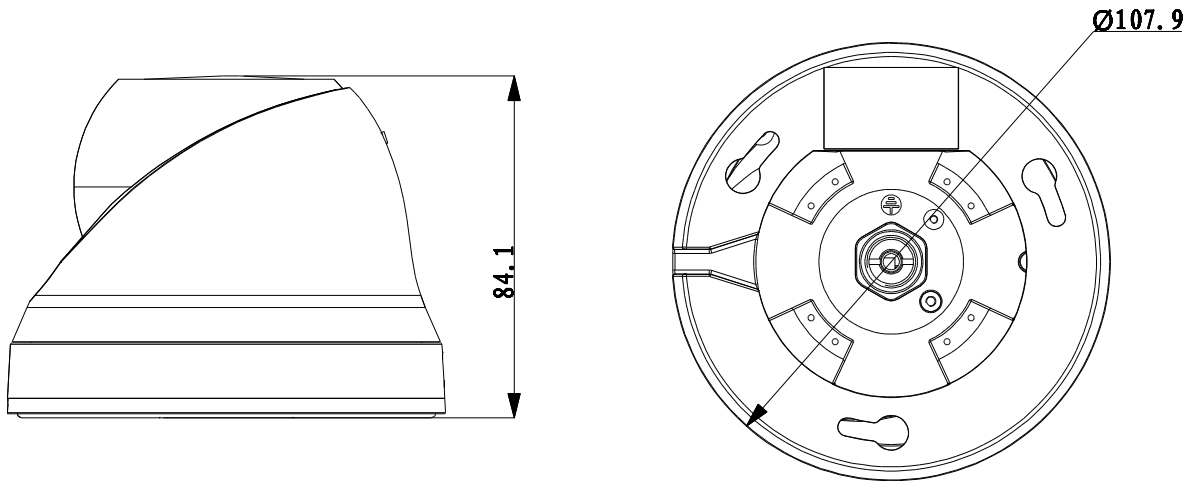

DH-IPC-HDW4200C

Dimensions (mm)