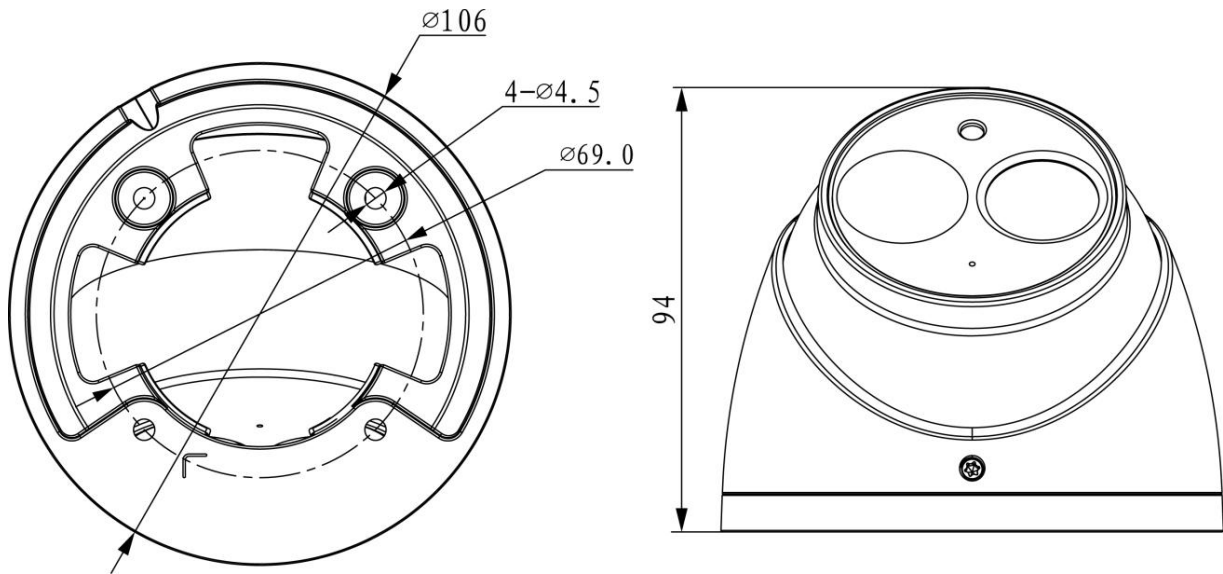

## DH-IPC-HDW4120EM(-AS)

	Face detect
<b>Network</b>	
Ethernet	RJ-45 (10/100Base-T)
Wi-Fi	N/A
Protocol	IPv4/IPv6, HTTP, HTTPS, SSL, TCP/IP, UDP, UPnP, ICMP, IGMP, SNMP, RTSP, RTP, SMTP, NTP, DHCP, DNS, PPPOE, DDNS, FTP, IP Filter, QoS, Bonjour, 802.1x
Compatibility	ONVIF, PSIA, CGI
Max. User Access	20 users
Smart Phone	iPhone, iPad, Android, Windows Phone
<b>Auxiliary Interface</b>	
Memory Slot	Micro SD Max 128GB(only for -AS)
RS485	N/A
Alarm	N/A
PIR Sensor Range	N/A
<b>General</b>	
Power Supply	DC12V, PoE (802.3af)
Power Consumption	Max 4W
Working Environment	-30°C~+60°C, Less than 95% RH
Ingress Protection	IP67
Vandal Resistance	N/A
Dimensions	Φ 106mm×94mm
Weight	0.47kg(0.65kg with package)

## Dimensions (mm)